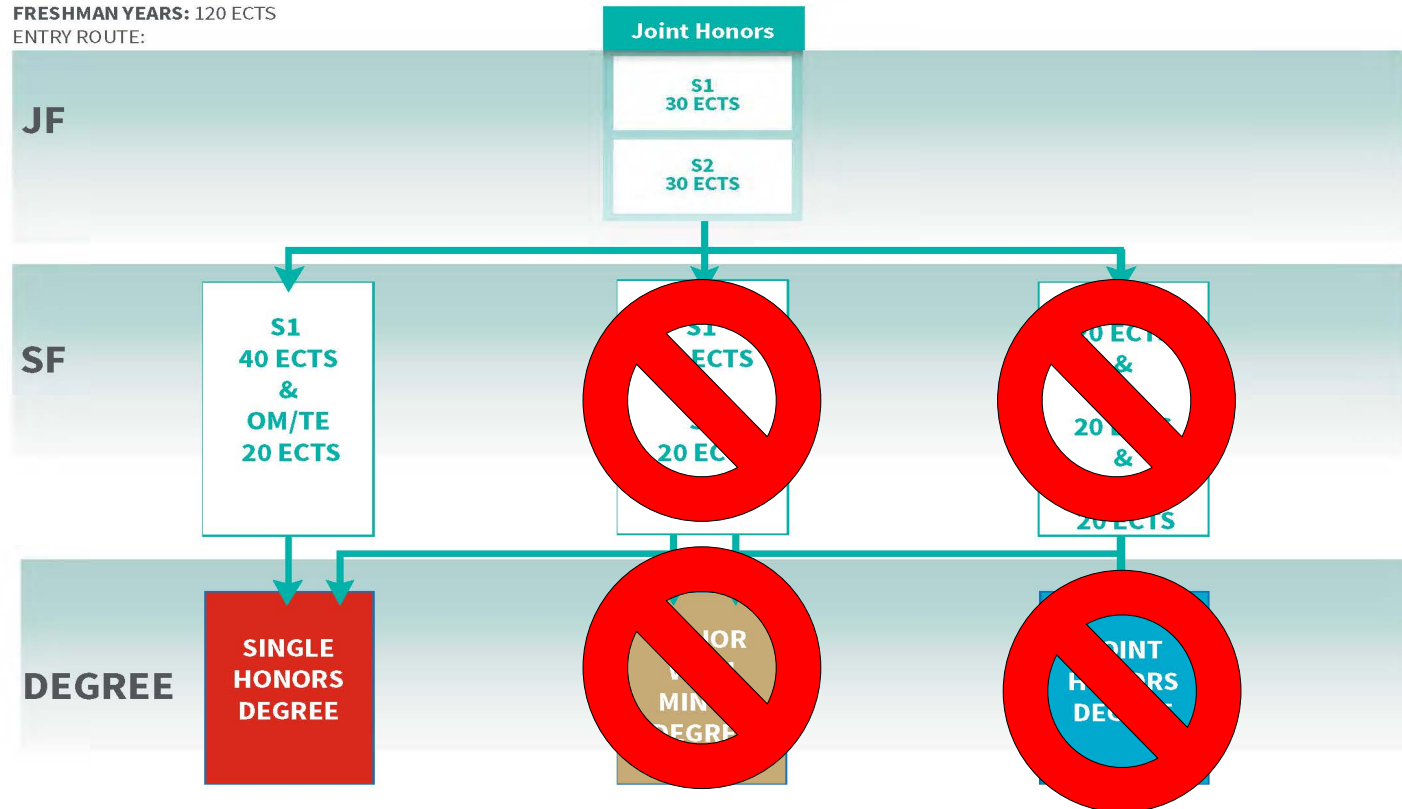

SF Single Honours Pathway

Common Architecture

FRESHMAN YEARS: 120 ECTS
ENTRY ROUTE:

KEY: S1 - Subject 1 | S2 - Subject 2 | OM - Open Modules | TE - Trinity Electives | JF - Junior Freshman | SF - Senior Freshman