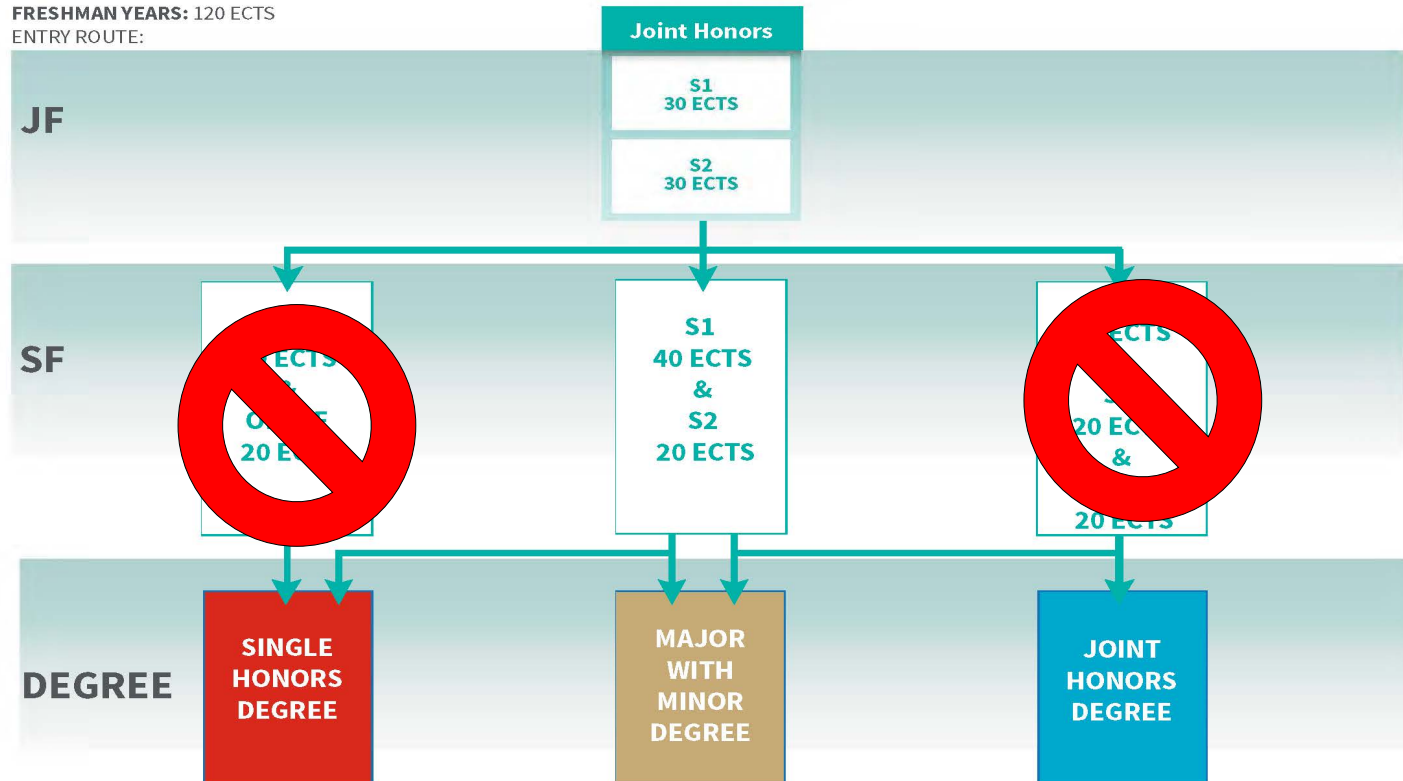

# Major with Minor Pathway in SF Year

## Common Architecture

FRESHMAN YEARS: 120 ECTS

ENTRY ROUTE:

KEY: S1 - Subject 1 | S2 - Subject 2 | OM - Open Modules | TE - Trinity Electives | JF - Junior Freshman | SF - Senior Freshman

Trinity College Dublin