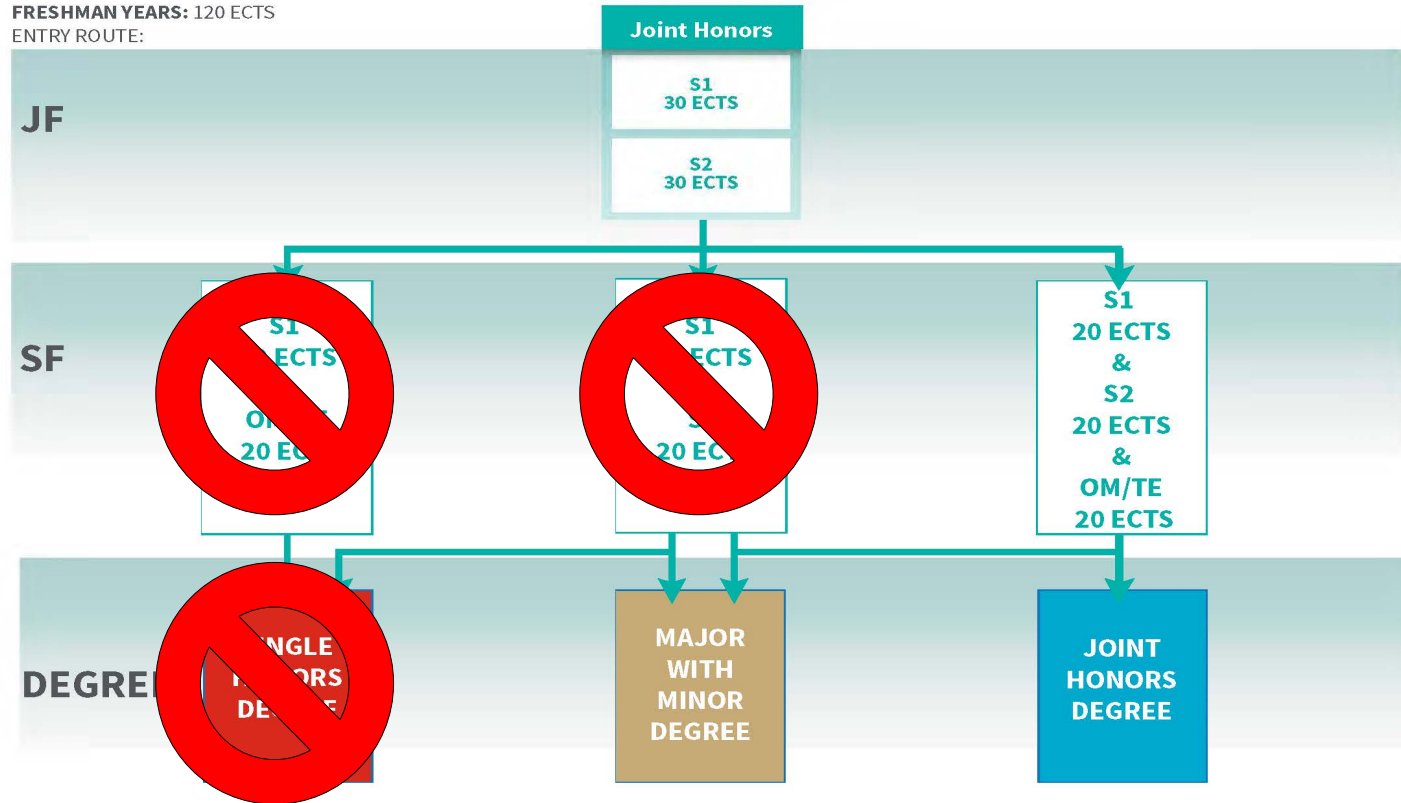

# Joint Honours Pathway in SF Year

## Common Architecture

FRESHMAN YEARS: 120 ECTS

ENTRY ROUTE:

KEY: S1 - Subject 1 | S2 - Subject 2 | OM - Open Modules | TE - Trinity Electives | JF - Junior Freshman | SF - Senior Freshman