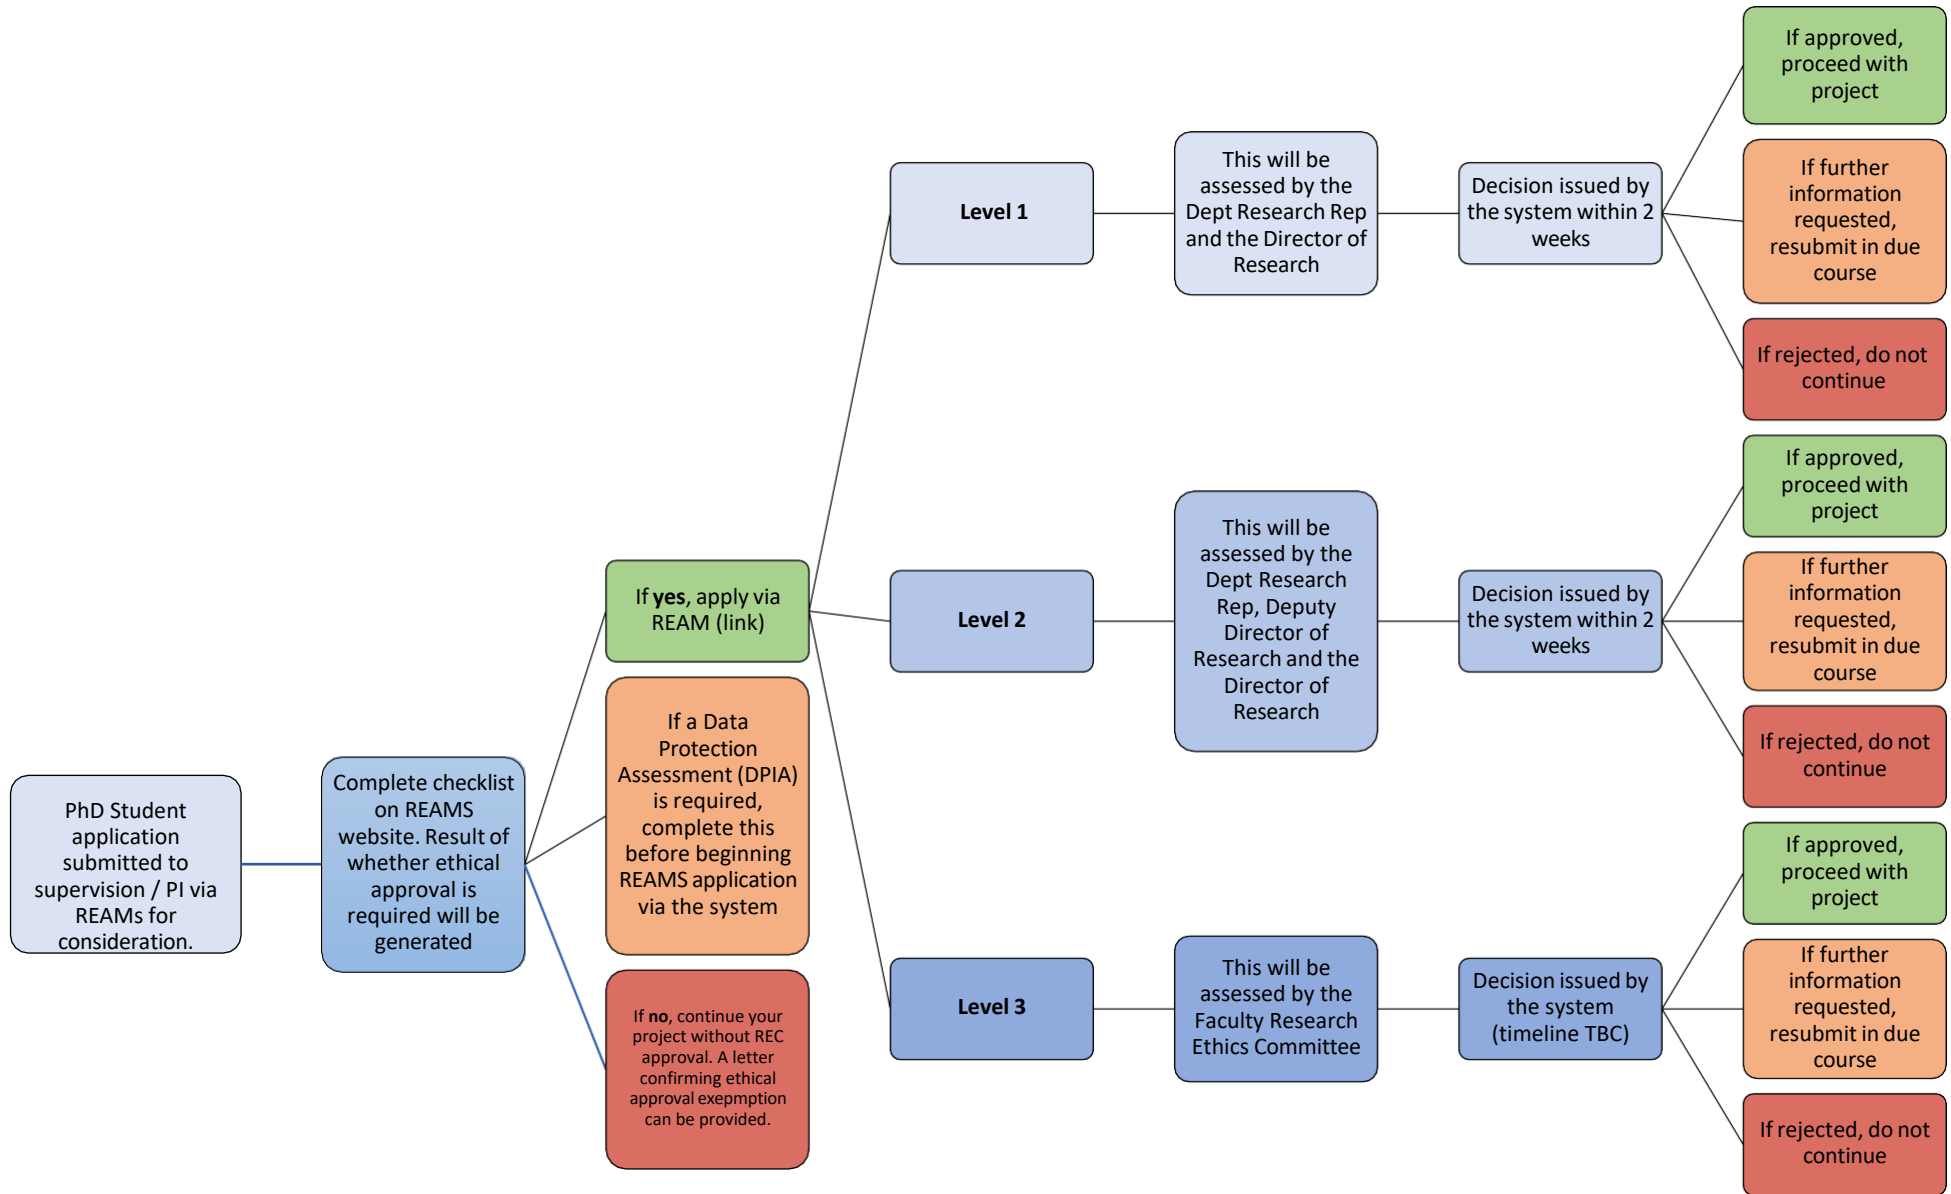

Staff REAMS Application Flow Chart: November 2023

PhD Student / Researcher under PI Supervision REAMS Application Flow Chart: November