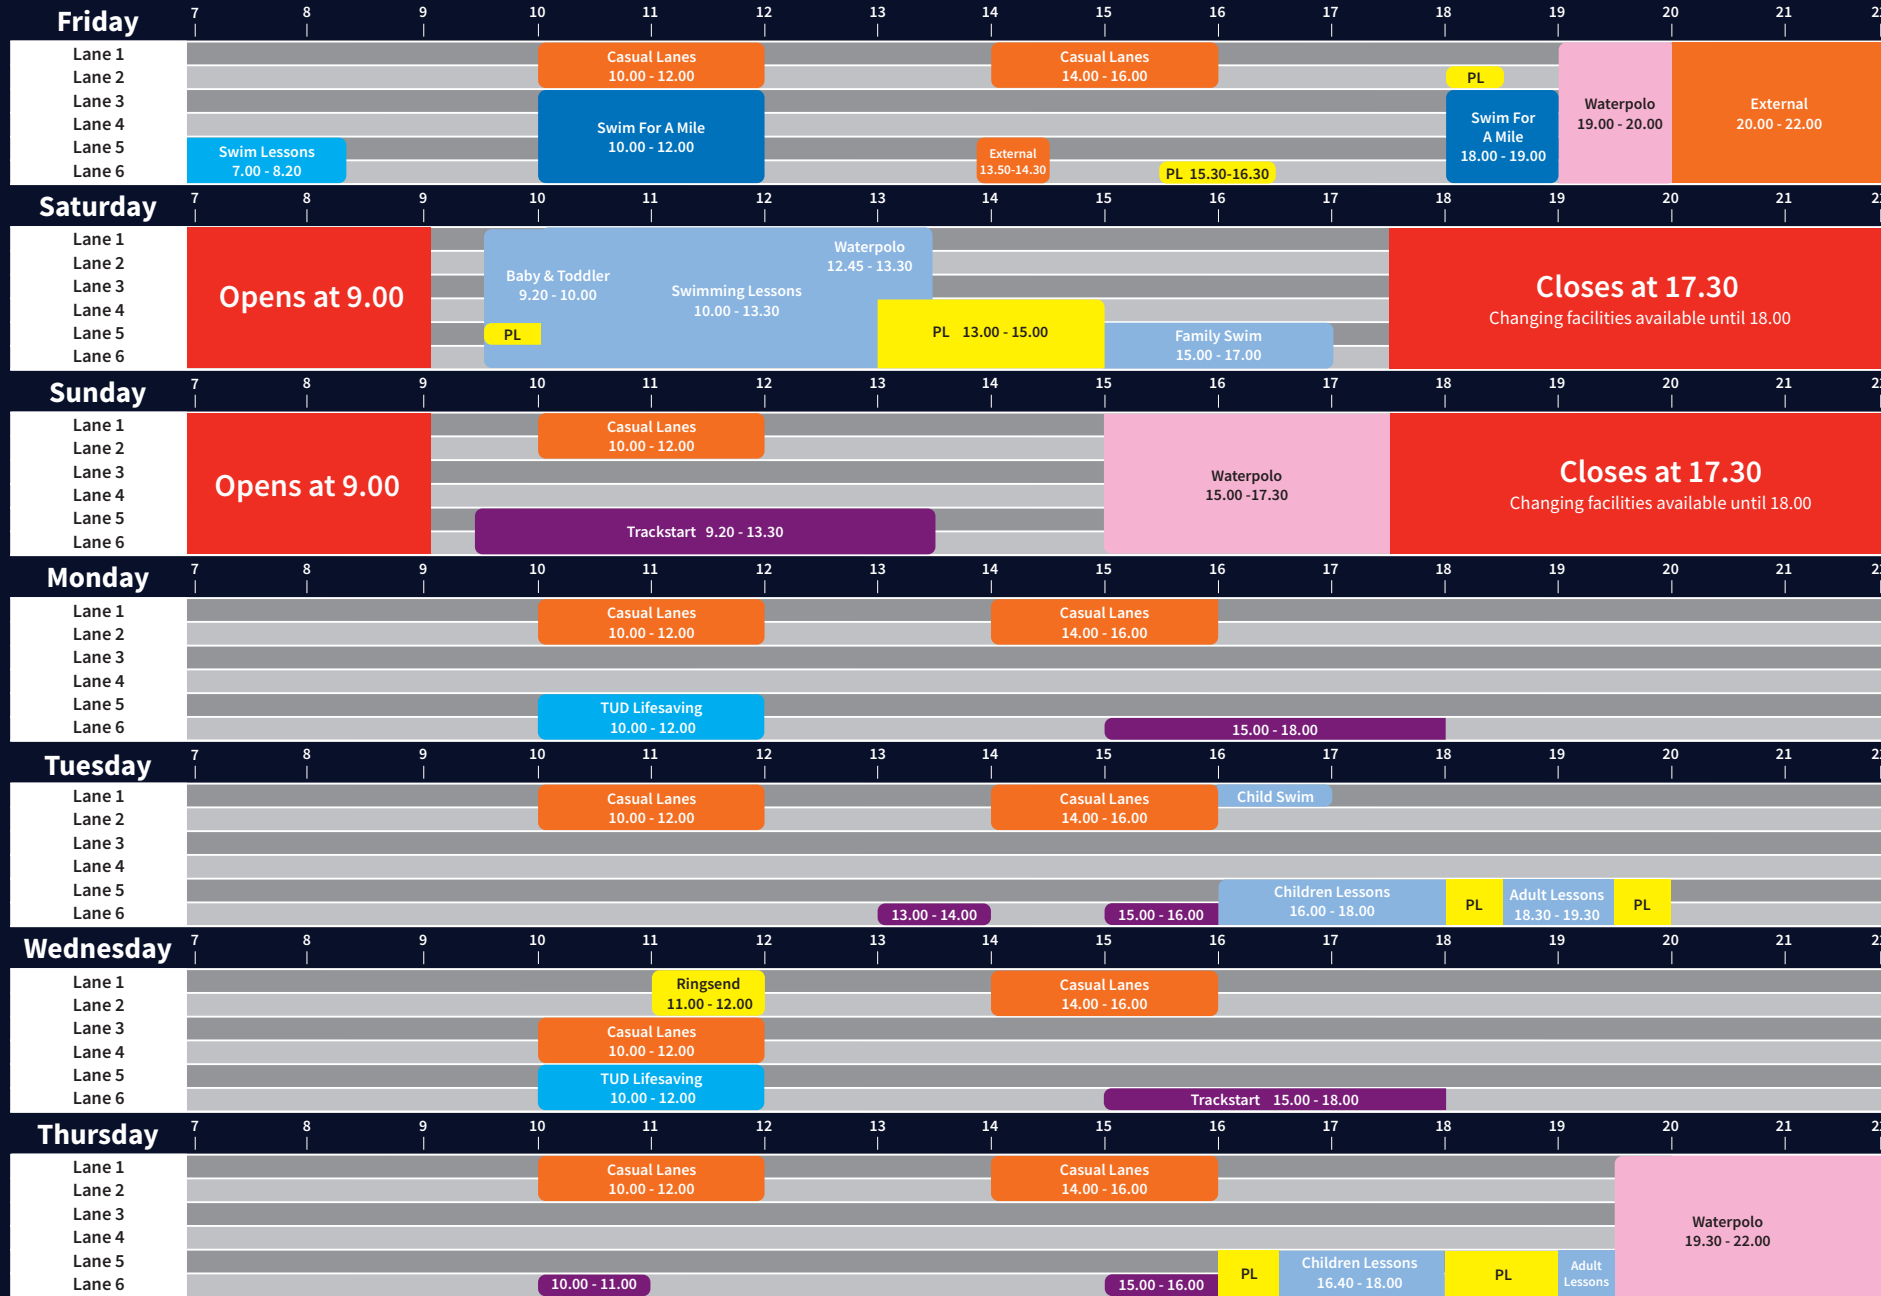

Swimming Pool

19th Apr - 25th Apr 2024

PL = Private Lessons

Floor raised to 0.75 during Baby & Toddler class

Lane Swimming

Please note timetable may be subject to change. Please check our website before your swim.

Please view the child pool access policy on the website

Sauna and Steam room out of use during full club pool sessions

Trackstart