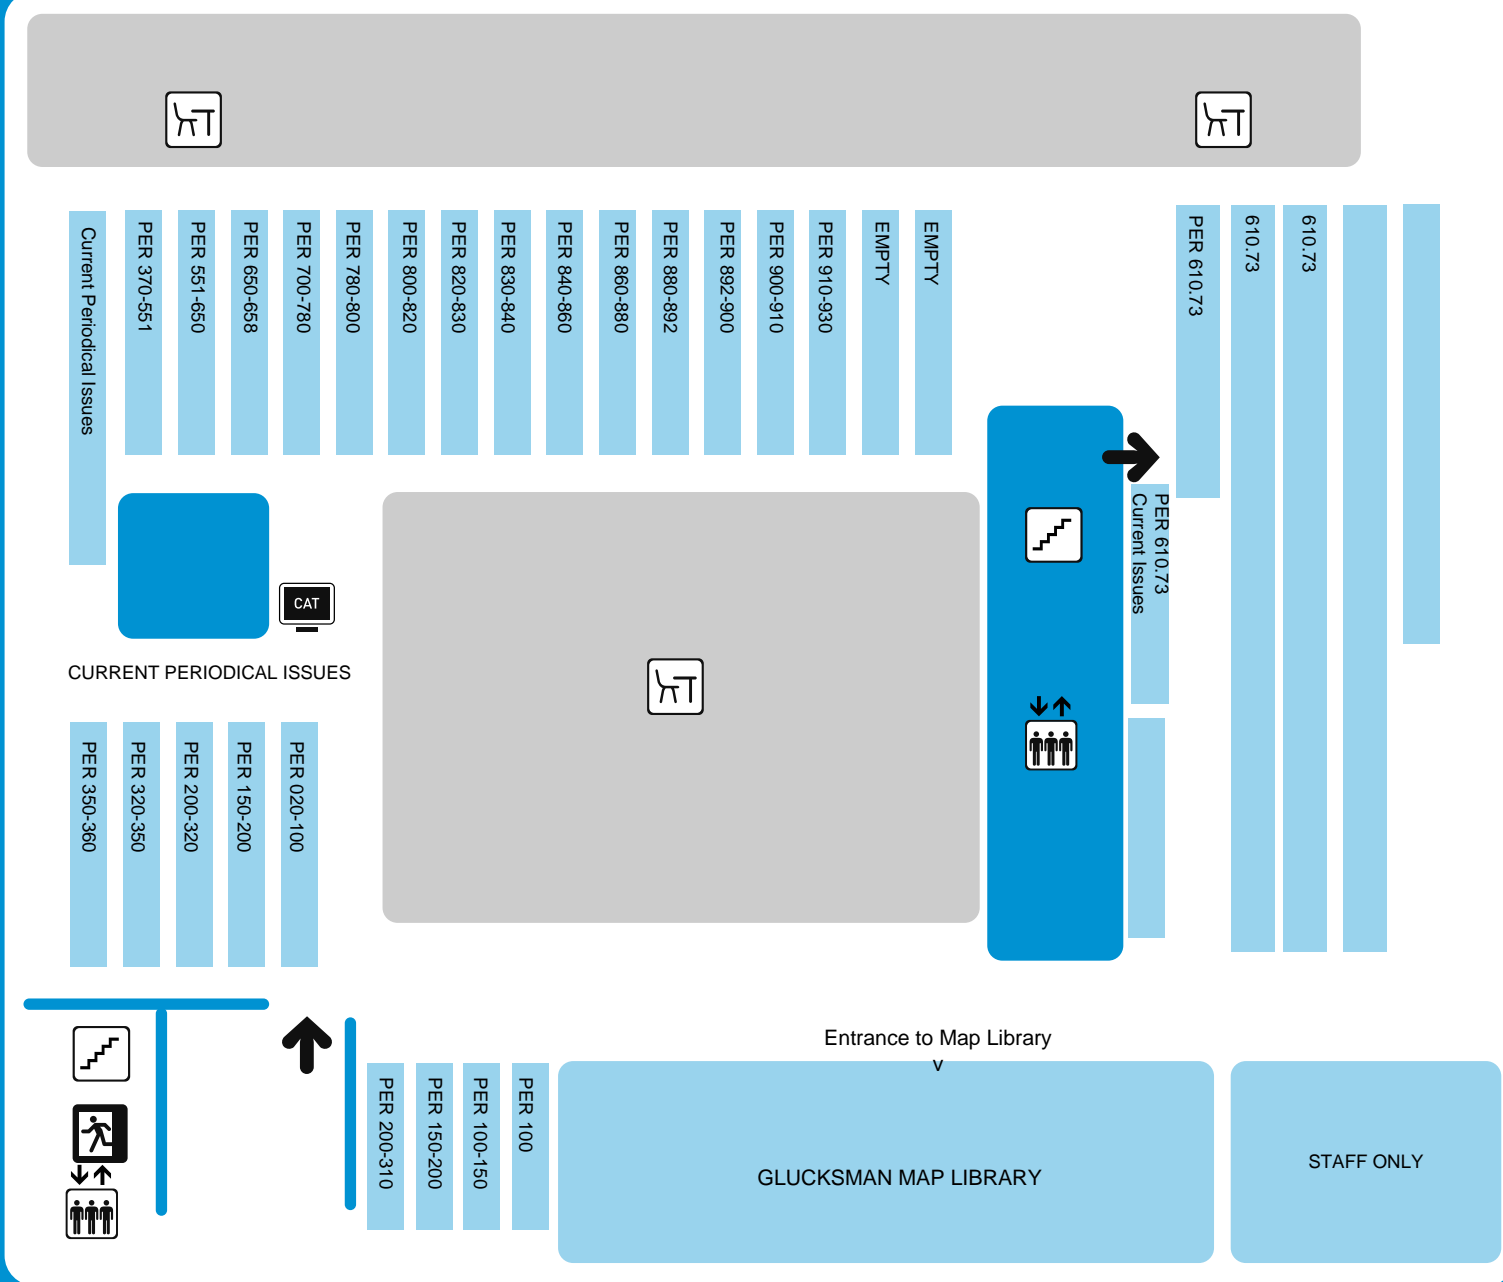

Ussher, Basement

- Journals**
- 020 General Works
 - 050 General Works
 - 100 Philosophy
 - 150 Psychology
 - 200 Religion
 - 300 Sociology
 - 301 Sociology and Anthropology
 - 310 Statistics
 - 332 Banking
 - 320 Politics
 - 330 Economics
 - 331 Industrial Relations
 - 336 Public Finances
 - 338 Business
 - 340 LAW Berkeley Floor 1 ***
 - 350 Administration
 - 360 Social Studies
 - 370 Education
 - 551 Geology
 - 610.73 Nursing and Midwifery (Books & Journals)****
 - 650 Management
 - 657 Accountancy
 - 700 History of Art
 - 709 History of Art
 - 710 Civic Art
 - 711 Area planning
 - 720 Architecture
 - 780 Music
 - 790 Theatre
 - 800 Literature
 - 820 English
 - 828.995 Misc. (Post-Colonial Studies)
 - 830 German
 - 840 French
 - 850 Italian
 - 860 Spanish
 - 870 Classics
 - 880 Classics
 - 891.6 Irish
 - 891.7 Russian/Slavic/Baltic
 - 892 Afro-Asiatic
 - 900 History
 - 910 Geography
 - 913 Classical Civilization
 - 930 Ancient History

* Law journals are located on the First Floor of the Berkeley Library.
 **Nursing and Midwifery Book and Journal collections are located in the far right of this floor plan of the Ussher Basement (610.73)

06/10 GF

- ENTRANCE
- LIFTS
- THIS IS A WIFI FLOOR
- EMERGENCY EXIT
- DESK SEATING AREA
- STAIRS
- PHOTOCOPYING