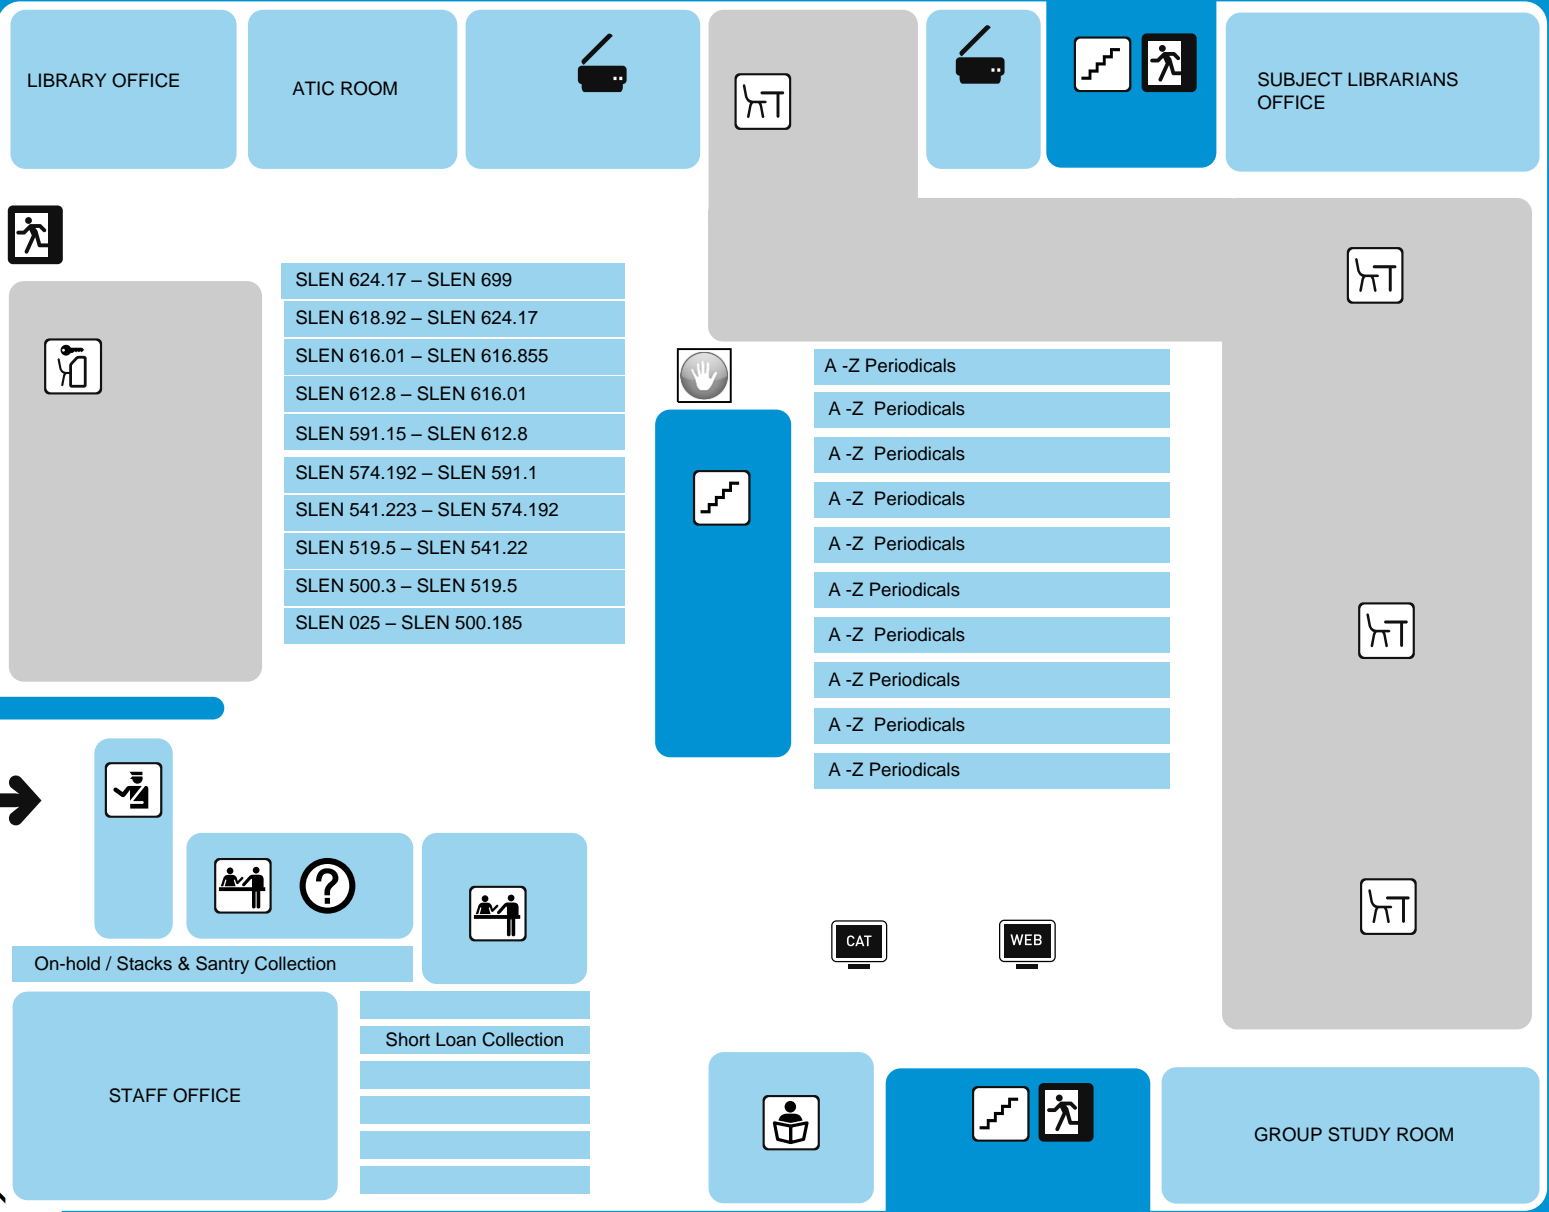

Hamilton Library, Lower Level

- SLEN 624.17 – SLEN 699
- SLEN 618.92 – SLEN 624.17
- SLEN 616.01 – SLEN 616.855
- SLEN 612.8 – SLEN 616.01
- SLEN 591.15 – SLEN 612.8
- SLEN 574.192 – SLEN 591.1
- SLEN 541.223 – SLEN 574.192
- SLEN 519.5 – SLEN 541.22
- SLEN 500.3 – SLEN 519.5
- SLEN 025 – SLEN 500.185

- A-Z Periodicals
- A-Z Periodicals
- A-Z Periodicals
- A-Z Periodicals
- A-Z Periodicals
- A-Z Periodicals
- A-Z Periodicals
- A-Z Periodicals
- A-Z Periodicals
- A-Z Periodicals
- A-Z Periodicals

SLEN – Undergraduate Collection

A-Z PERIODICALS

Trinity College Library Dublin

- ENTRANCE
- SELF SERVICE
- INFORMATION
- WORKSTATION AREA (INTERNET ACCESS)
- DUTY LIBRARIAN
- EMERGENCY EXIT
- SECURITY POINT
- PHOTOCOPYING
- DESK SEATING AREA
- LIFTS
- STAIRS
- SERVICE COUNTER
- WORKSTATION AREA (CATALOGUE ACCESS)
- THIS IS A WIFI FLOOR