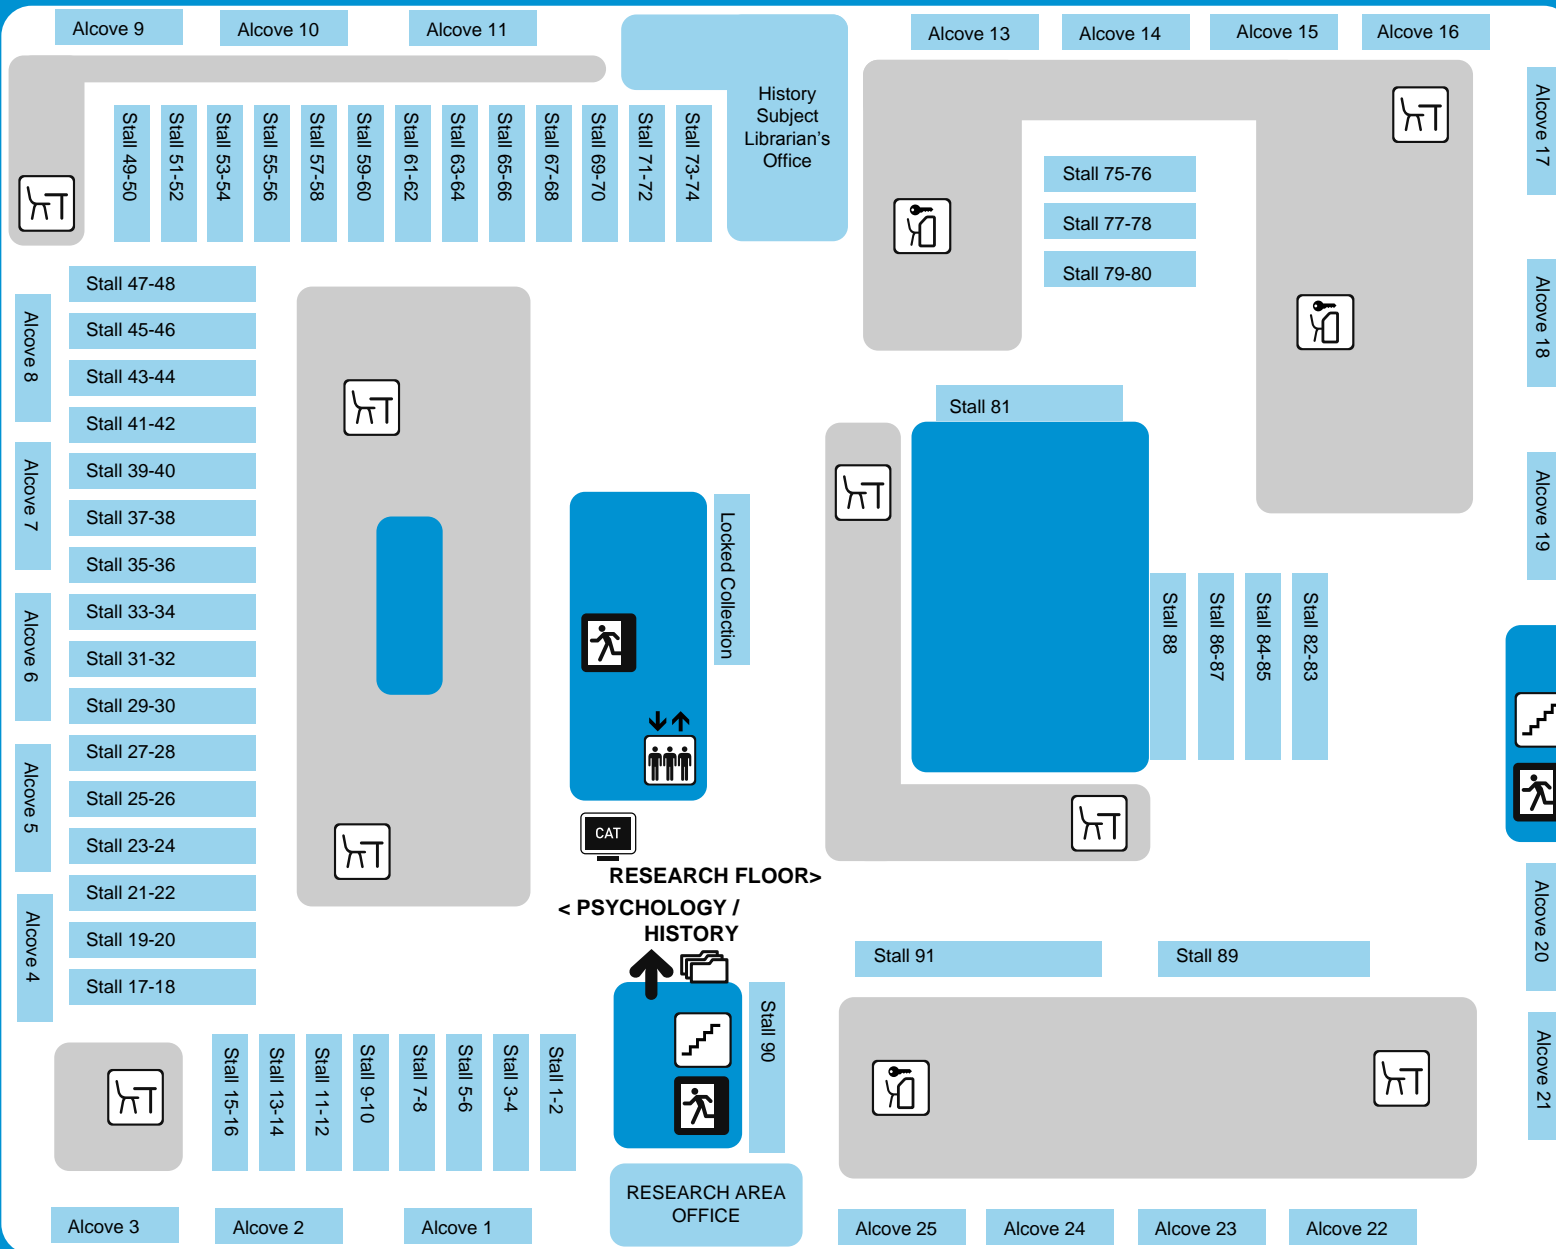

Berkeley Library, Second Floor

Psychology
Stall 1-2 General Psychology 150
Stall 3-4 Behaviorism, Psychoanalysis 150.19-150.1952
Stall 5-6 Dictionaries, Sensory perception 150.1952-152
Stall 7-8 Sensory perception 152-152.45
Stall 9-10 Psychological Tests/ Conscious Mental Process (CMP) 152.5-153.1
Stall 11-12 CMP, Memory 153.1-153.6
Stall 13-14 CMP, Subconscious, 153.7-155.2
Stall 15-16 Differential & Developmental Psych (DDP) - Sex Differences, Child Psych 155.2-155.4
Stall 17-18 DDP - Child Development 155.2-155.4
Stall 19-20 DDP - Young Adults / Comparative and Clinical Psychology 155.5-157
Stall 21-22 Cognitive Therapy, Mental Illness, Applied Psychology 157-158.3
Stall 23-24 Applied Psychology – Group Counselling, Organisational Psychology 158.3-159

History
Stall 23-24 History-General 900-909
Stall 25-26 History-General, Europe, Middle Ages(MA) 909-940.1
Stall 27-28 MA, Renaissance, Reformation 940.1-940.23
Stall 29-30 Modern Europe (1453-1945)940.23 - 940.54
Stall 31-32 Modern Europe(1939-) Scot/Irl. 940.5401-941.53
Stall 33-34 Ireland 1171-1900 941.53-941.58
Stall 35-36 Ireland(1801-) Brit. Cmnnwlth 941.58 -942
Stall 37-38 Britain,English Historical documents,England 1066-1485 942-942.04
Stall 39-40 England/Britain 1485-1714 942.04 – 942.073
Stall 41-42 Britain 1714-1945 942.073 -942.084
Stall 43-44 Post-War Britain, Germany-C19th 942.085-943.08
Stall 45-46 Germany(C19th&20th), Austria, Czechoslovakia, Poland, Hungary 943.8-943.9
Stall 47-48 France until French Revolution 944-944.04
Stall 49-50 France 944.04 - 944.08
Stall 51-52 France,1870- 944.08-944.9
Stall 53-54 Italy, Spain 945-946.081
Stall 55-56 Spain, Russia, Northern Europe 946.081-949.501
Stall 57-58 Byzantium, Balkan States, Asia 949.501-954.6
Stall 59-60 India, Middle East, Africa, Americas 954.7-970.1
Stall 61-62 USA until 1809 971-973.3
Stall 63-64 USA (1809-) 973.31-973.927
Stall 65-66 South America, New Zealand, Australia 974-998
Stalls 68-71 Reference (REF)
Stalls 71-72 Bibliography (BIB)

Research Area
Alcove 1-8 British Parliamentary Debates (Yellow)
Alcove 8-10 Dail & Seanad Debates (Yellow)
Alcove 10-11 British Sessional Papers (Yellow)
Alcove 13-21 Britain: History Society Publications (Blue)
Alcove 21-25 Source / Reference Material- History of Europe, North America (Green)
Stall 67 British Sessional Papers (Yellow)
Stalls 72-74 British Sessional Papers (Yellow)
Stalls 75-81 Public Record Office / Historical Manuscripts Comm. / Irish Manuscripts Comm. / Royal Comm. Historical Monuments (Red)
Stalls 82-84 Ireland: Historical Society Pubs. (Blue)
Stalls 85-87 Source / Reference Material History of Europe, Patristics, Hagiography (Green)
Stalls 88-91 Biographical, Genealogical and Local Source Material (Blue)