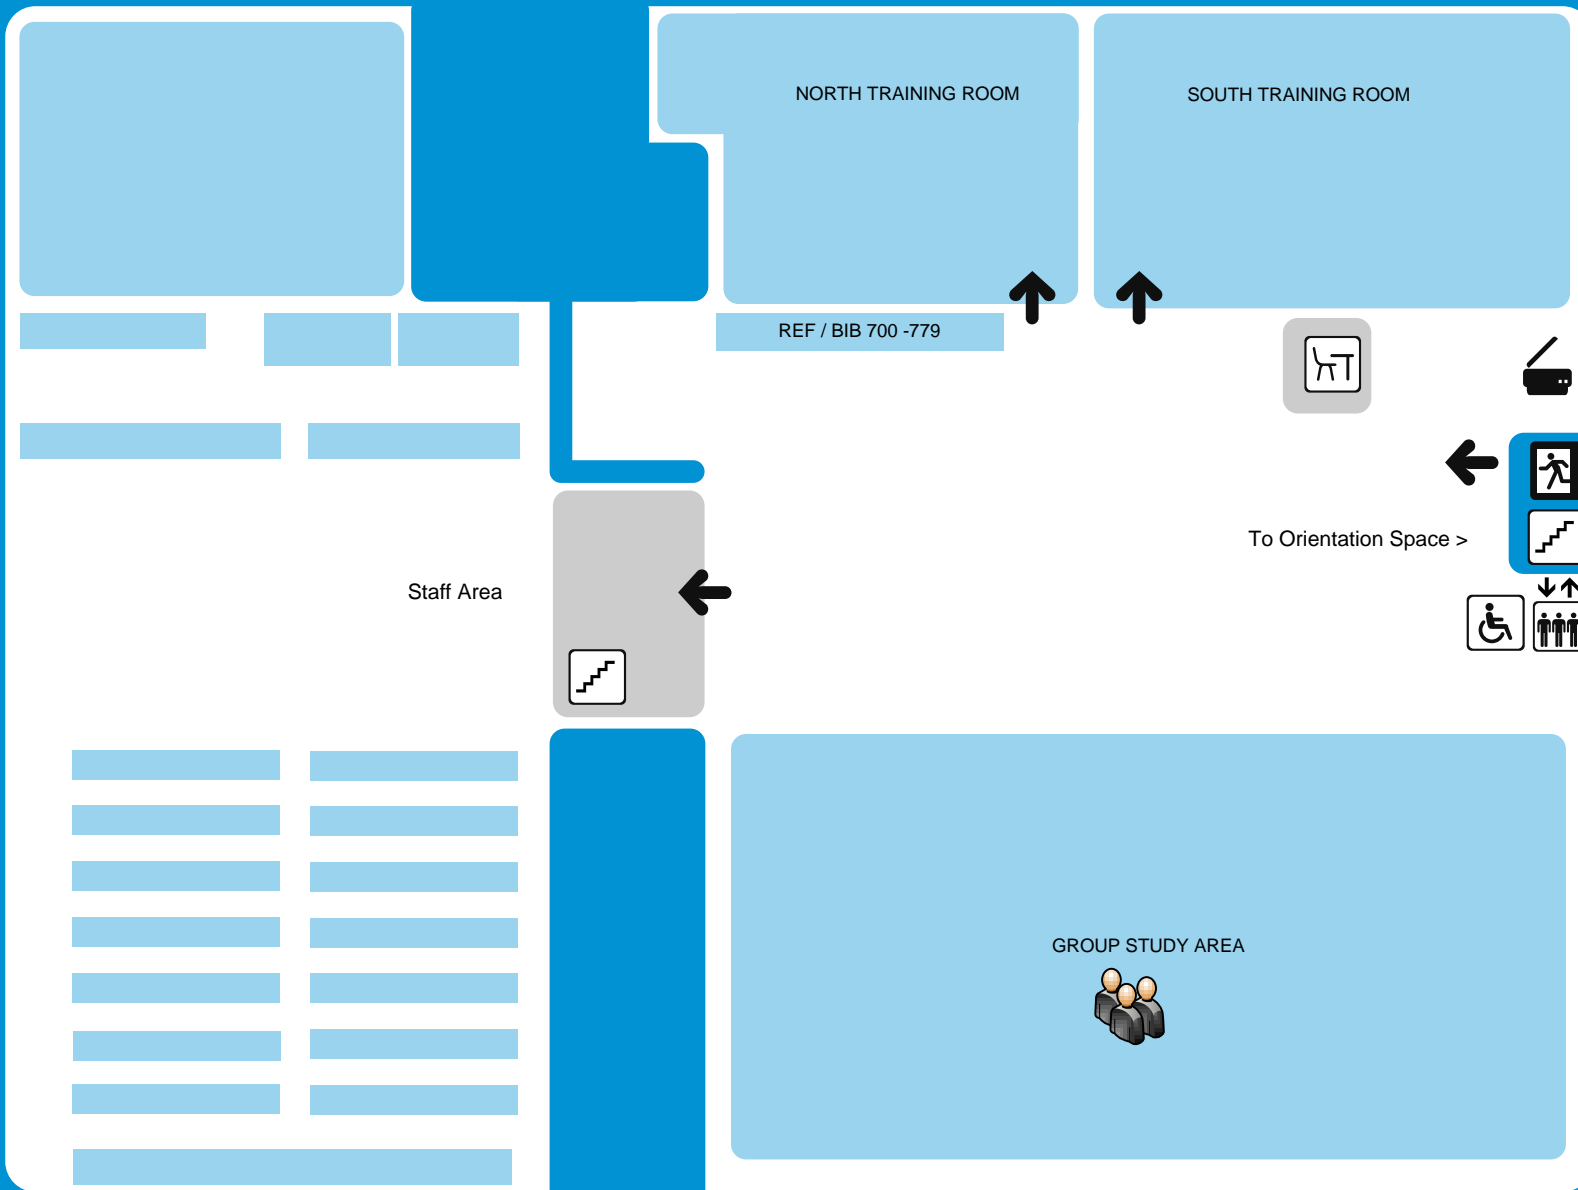

Berkeley Library, Basement

Reference / Bibliography

REF/BIB 700-779 History of Art

Please note that all REF / BIB Subject Collections (excluding the above) are either shelved with their corresponding collections, or are relocated to STACKS.

Group Study Area

Study pods for small group collaboration. Computer screens available in rooms 5&6 for presentations. Book rooms at the Duty Desk, Iveagh Hall, Berkeley Library (ground floor).

 ENTRANCE

 GROUP STUDY AREA

 EMERGENCY EXIT

 PHOTOCOPYING

 STAIRS

 THIS IS A WIFI FLOOR

 LIFTS

 WHEELCHAIR ACCESS

GF 7/2016