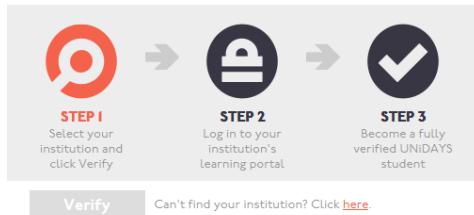

Already have an account? Please [log in](#).

3. Under 'Select Your Institution' enter Trinity College Dublin (you'll be able to select this from a list as you start typing it in). Click Verify

Verify Your Student Status

 Ireland [Change](#)

Select Your Institution

Where do you study?

Once you've selected your **university** or **college** click the **Verify** button below, and log in to your institution's learning portal (this is how we verify your student status). Don't worry, you'll be fired straight back here afterwards.