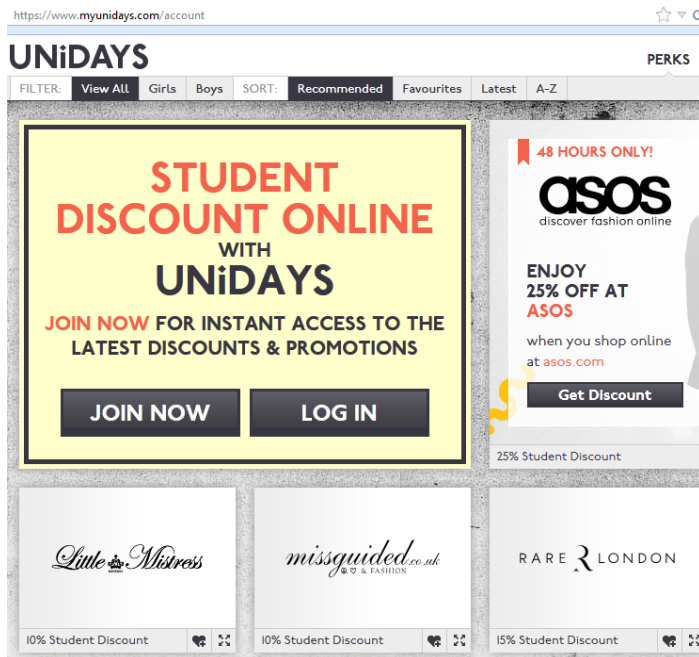

Want to use your student discount while shopping online?

You can now use your TCD username and network login password to get discounts at a wide range of shops online via myunidays.com. Follow the instructions below to get started.

1. Browse to <http://www.myunidays.com> and click on Join Now

2. Enter a contact email address and a password for the myunidays.com website

Get instant access to the latest discounts & promotions...

Join UNiDAYS Now!

Your Email What's your email address?

Password

Confirm Password

Gender
☐ Male ☐ Female
Enables us to provide you a better experience

Country of Study

☐ Agree to terms of service
Click [here](#) to view our terms of service

Already have an account? Please [log in](#).