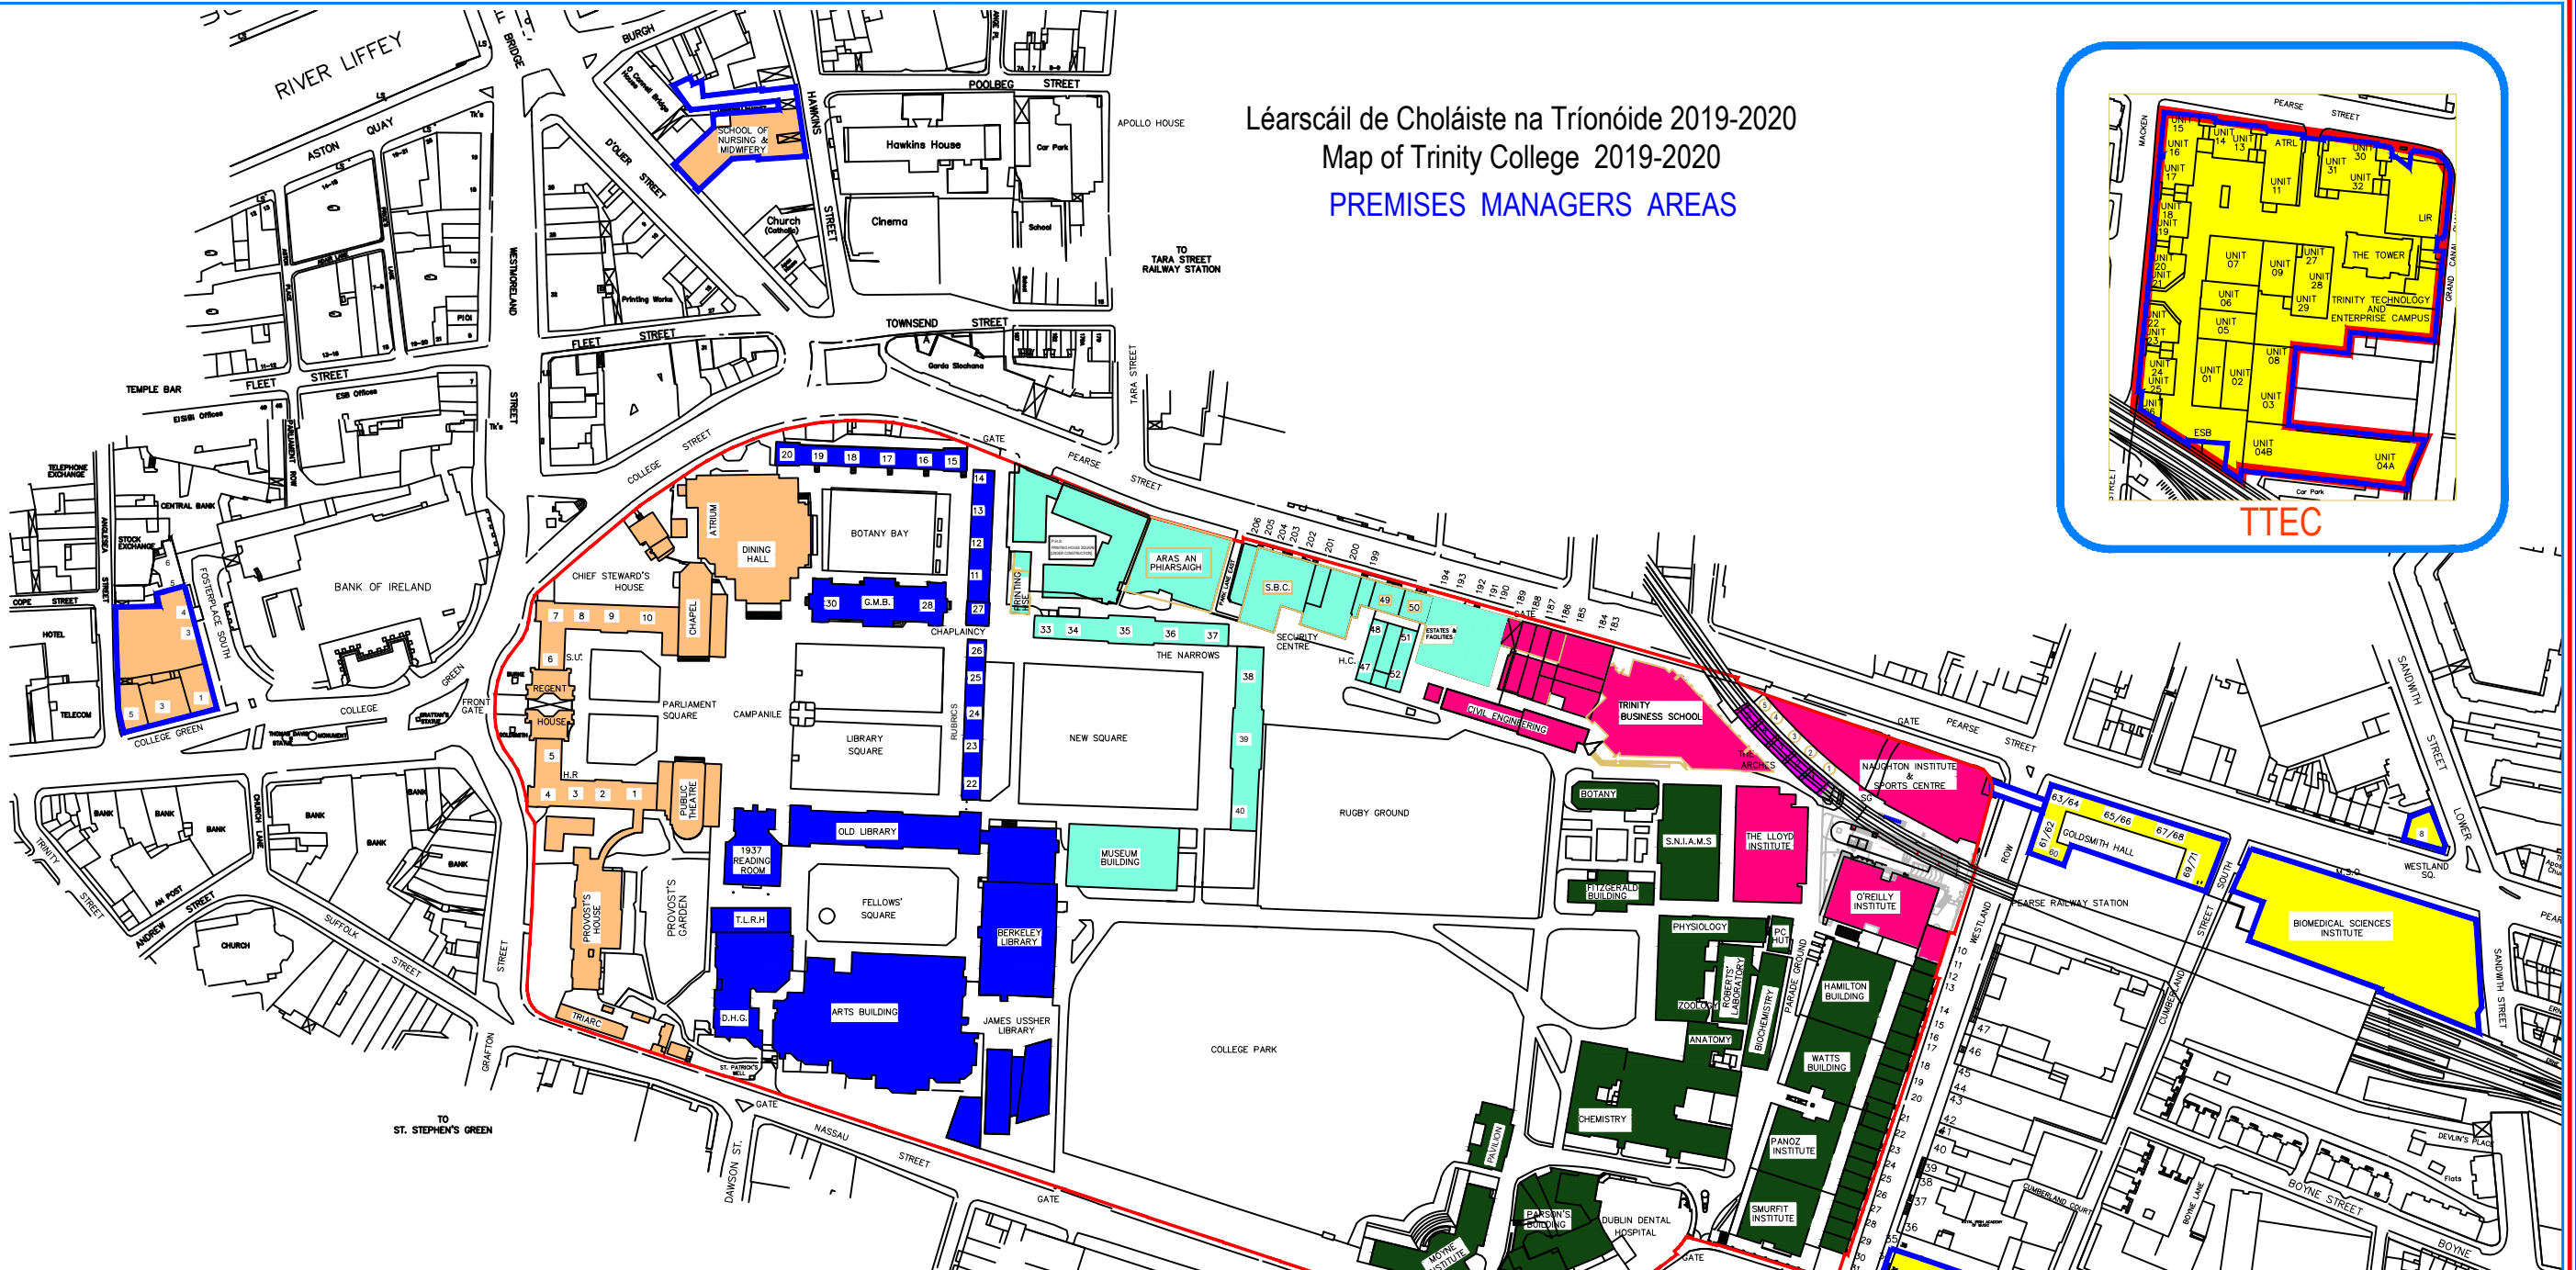

Léarscáil de Choláiste na Tríonóide 2019-2020  
 Map of Trinity College 2019-2020  
 PREMISES MANAGERS AREAS

TTEC

PREMISES MANAGERS AREAS	
AREA 1	KEVIN MOLONEY
AREA 2	PATRICK CURTIN
AREA 3	JOHN MUNNELLY
AREA 4	JONATHAN FITZPATRICK
AREA 5	PATRICIA RYAN
AREA 6	BERNARD SMITH

EXTERNAL PROPERTIES		
PREMISES AREA 1	KEVIN MOLONEY	TRINITY HALL
PREMISES AREA 2	PATRICK CURTIN	IVEAGH GROUNDS
PREMISES AREA 3	JOHN MUNNELLY	STACK B
PREMISES AREA 4	JONATHAN FITZPATRICK	SANTRY
PREMISES AREA 6	BERNARD SMITH	ST. JAMES'S HOSPITAL TALLAGHT BOAT CLUB ISLANDBRIDGE