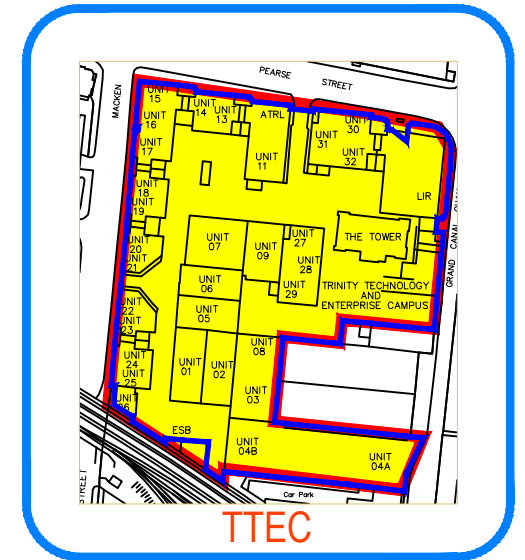

Léarscáil de Choláiste na Tríonóide 2019-2020  
 Map of Trinity College 2019-2020  
 PREMISES MANAGERS AREAS

TTEC

PREMISES MANAGERS AREAS	
AREA 1	KEVIN MOLONEY
AREA 2	PATRICK CURTIN
AREA 3	JOHN MUNNELLY
AREA 4	JONATHAN FITZPATRICK
AREA 5	PATRICIA RYAN
AREA 6	BERNARD SMITH

EXTERNAL PROPERTIES		
PREMISES AREA 1	KEVIN MOLONEY	TRINITY HALL
PREMISES AREA 2	PATRICK CURTIN	IVEAGH GROUNDS
PREMISES AREA 3	JOHN MUNNELLY	STACK B
PREMISES AREA 4	JONATHAN FITZPATRICK	SANTRY
PREMISES AREA 6	BERNARD SMITH	ST. JAMES'S HOSPITAL TALLAGHT BOAT CLUB ISLANDBRIDGE