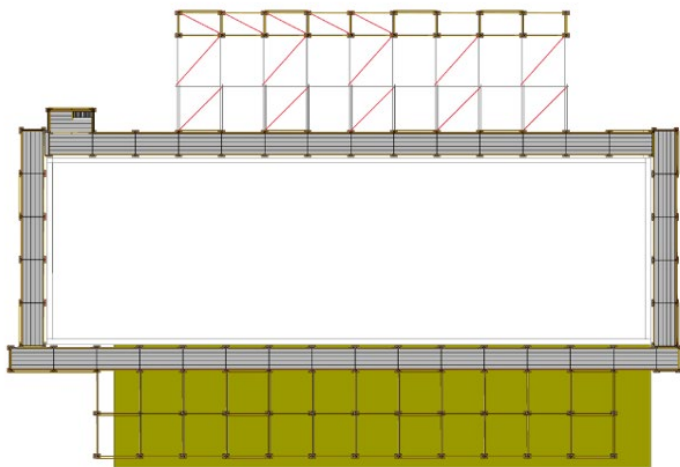

## Maintenance works at the Long Room Hub

Restricted access for Maintenance Works at the Long Room Hub commencing July 2022

PLAN  
SCALE 1:100

Scaffold installation at Long Room Hub (East Elevation)