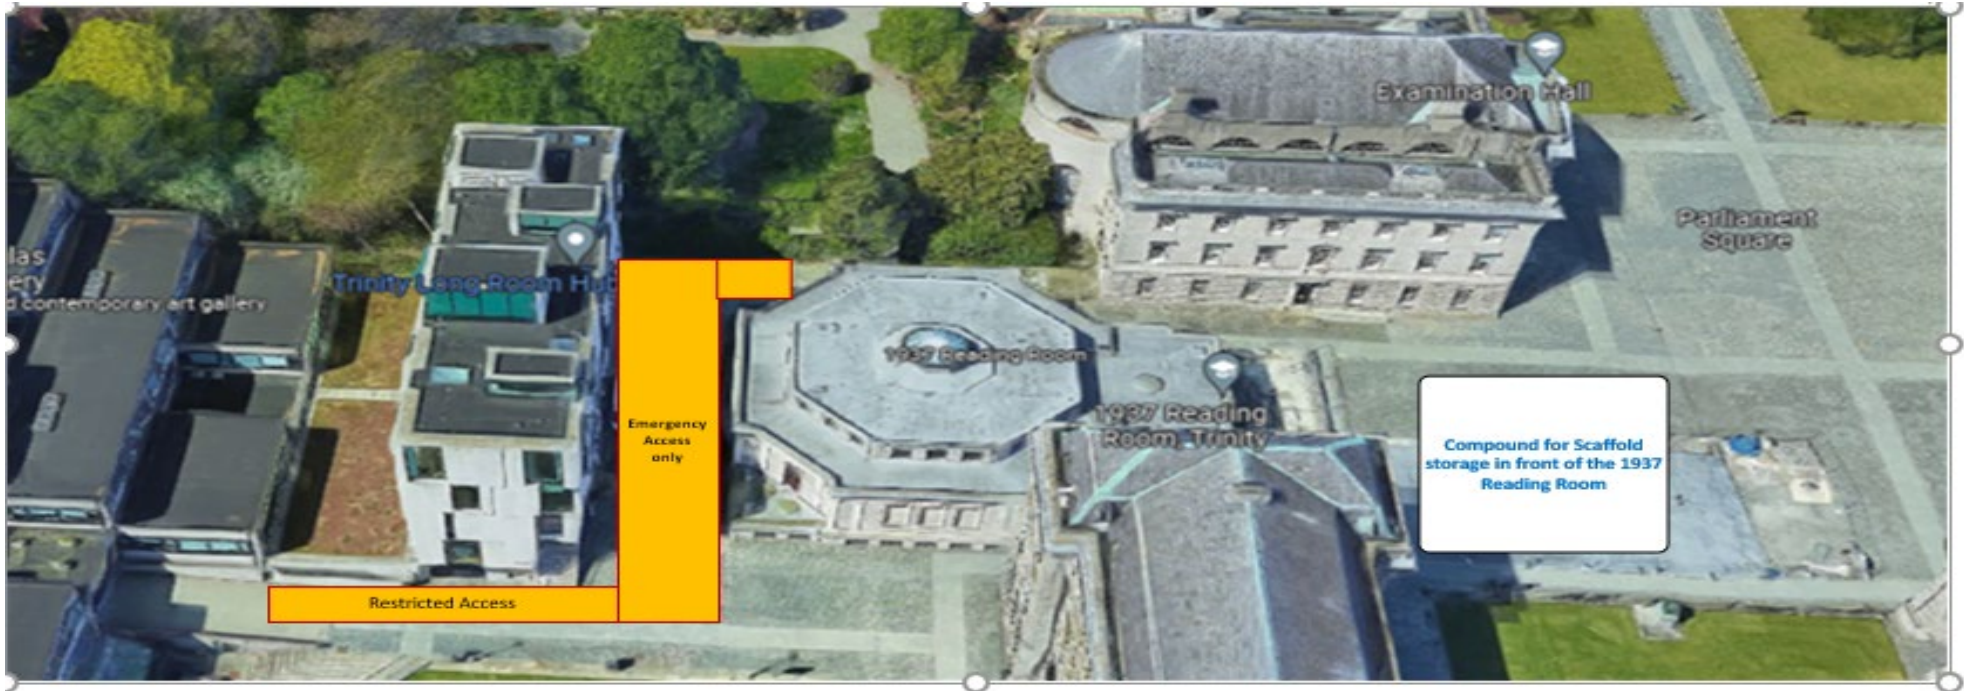

## Maintenance works at the Long Room Hub

Restricted access for Maintenance Works at the Long Room Hub commencing July 2022

PLAN  
SCALE 1:100

Scaffold installation at Long Room Hub (East Elevation)