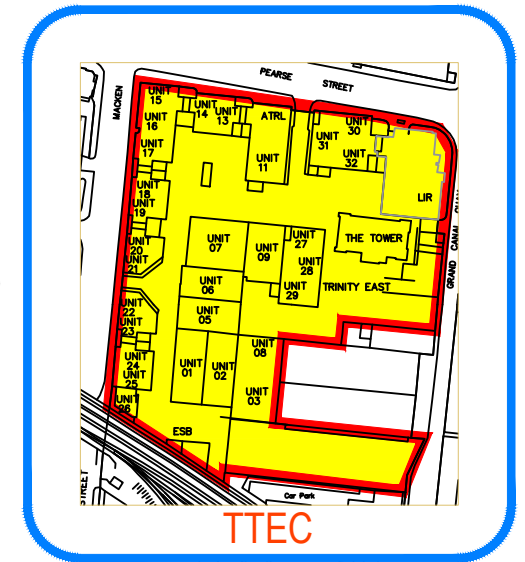

Léarscáil de Choláiste na Tríonóide 2022-2023
 Map of Trinity College 2022-2023
 PREMISES MANAGERS AREAS

PREMISES MANAGERS AREAS	
AREA 1	KEVIN MOLONEY
AREA 2	PATRICK CURTIN
AREA 3	JOHN MUNNELLY
AREA 4	JONATHAN FITZPATRICK
AREA 5	GRAHAM TUCKER
AREA 6	BERNARD SMITH

EXTERNAL PROPERTIES		
PREMISES AREA 1	KEVIN MOLONEY	TRINITY HALL
PREMISES AREA 2	PATRICK CURTIN	IVEAGH GROUNDS
PREMISES AREA 3	JOHN MUNNELLY	STACK B
PREMISES AREA 4	JONATHAN FITZPATRICK	SANTRY
PREMISES AREA 6	BERNARD SMITH	ST. JAMES'S HOSPITAL TALLAGHT BOAT CLUB ISLANDBRIDGE