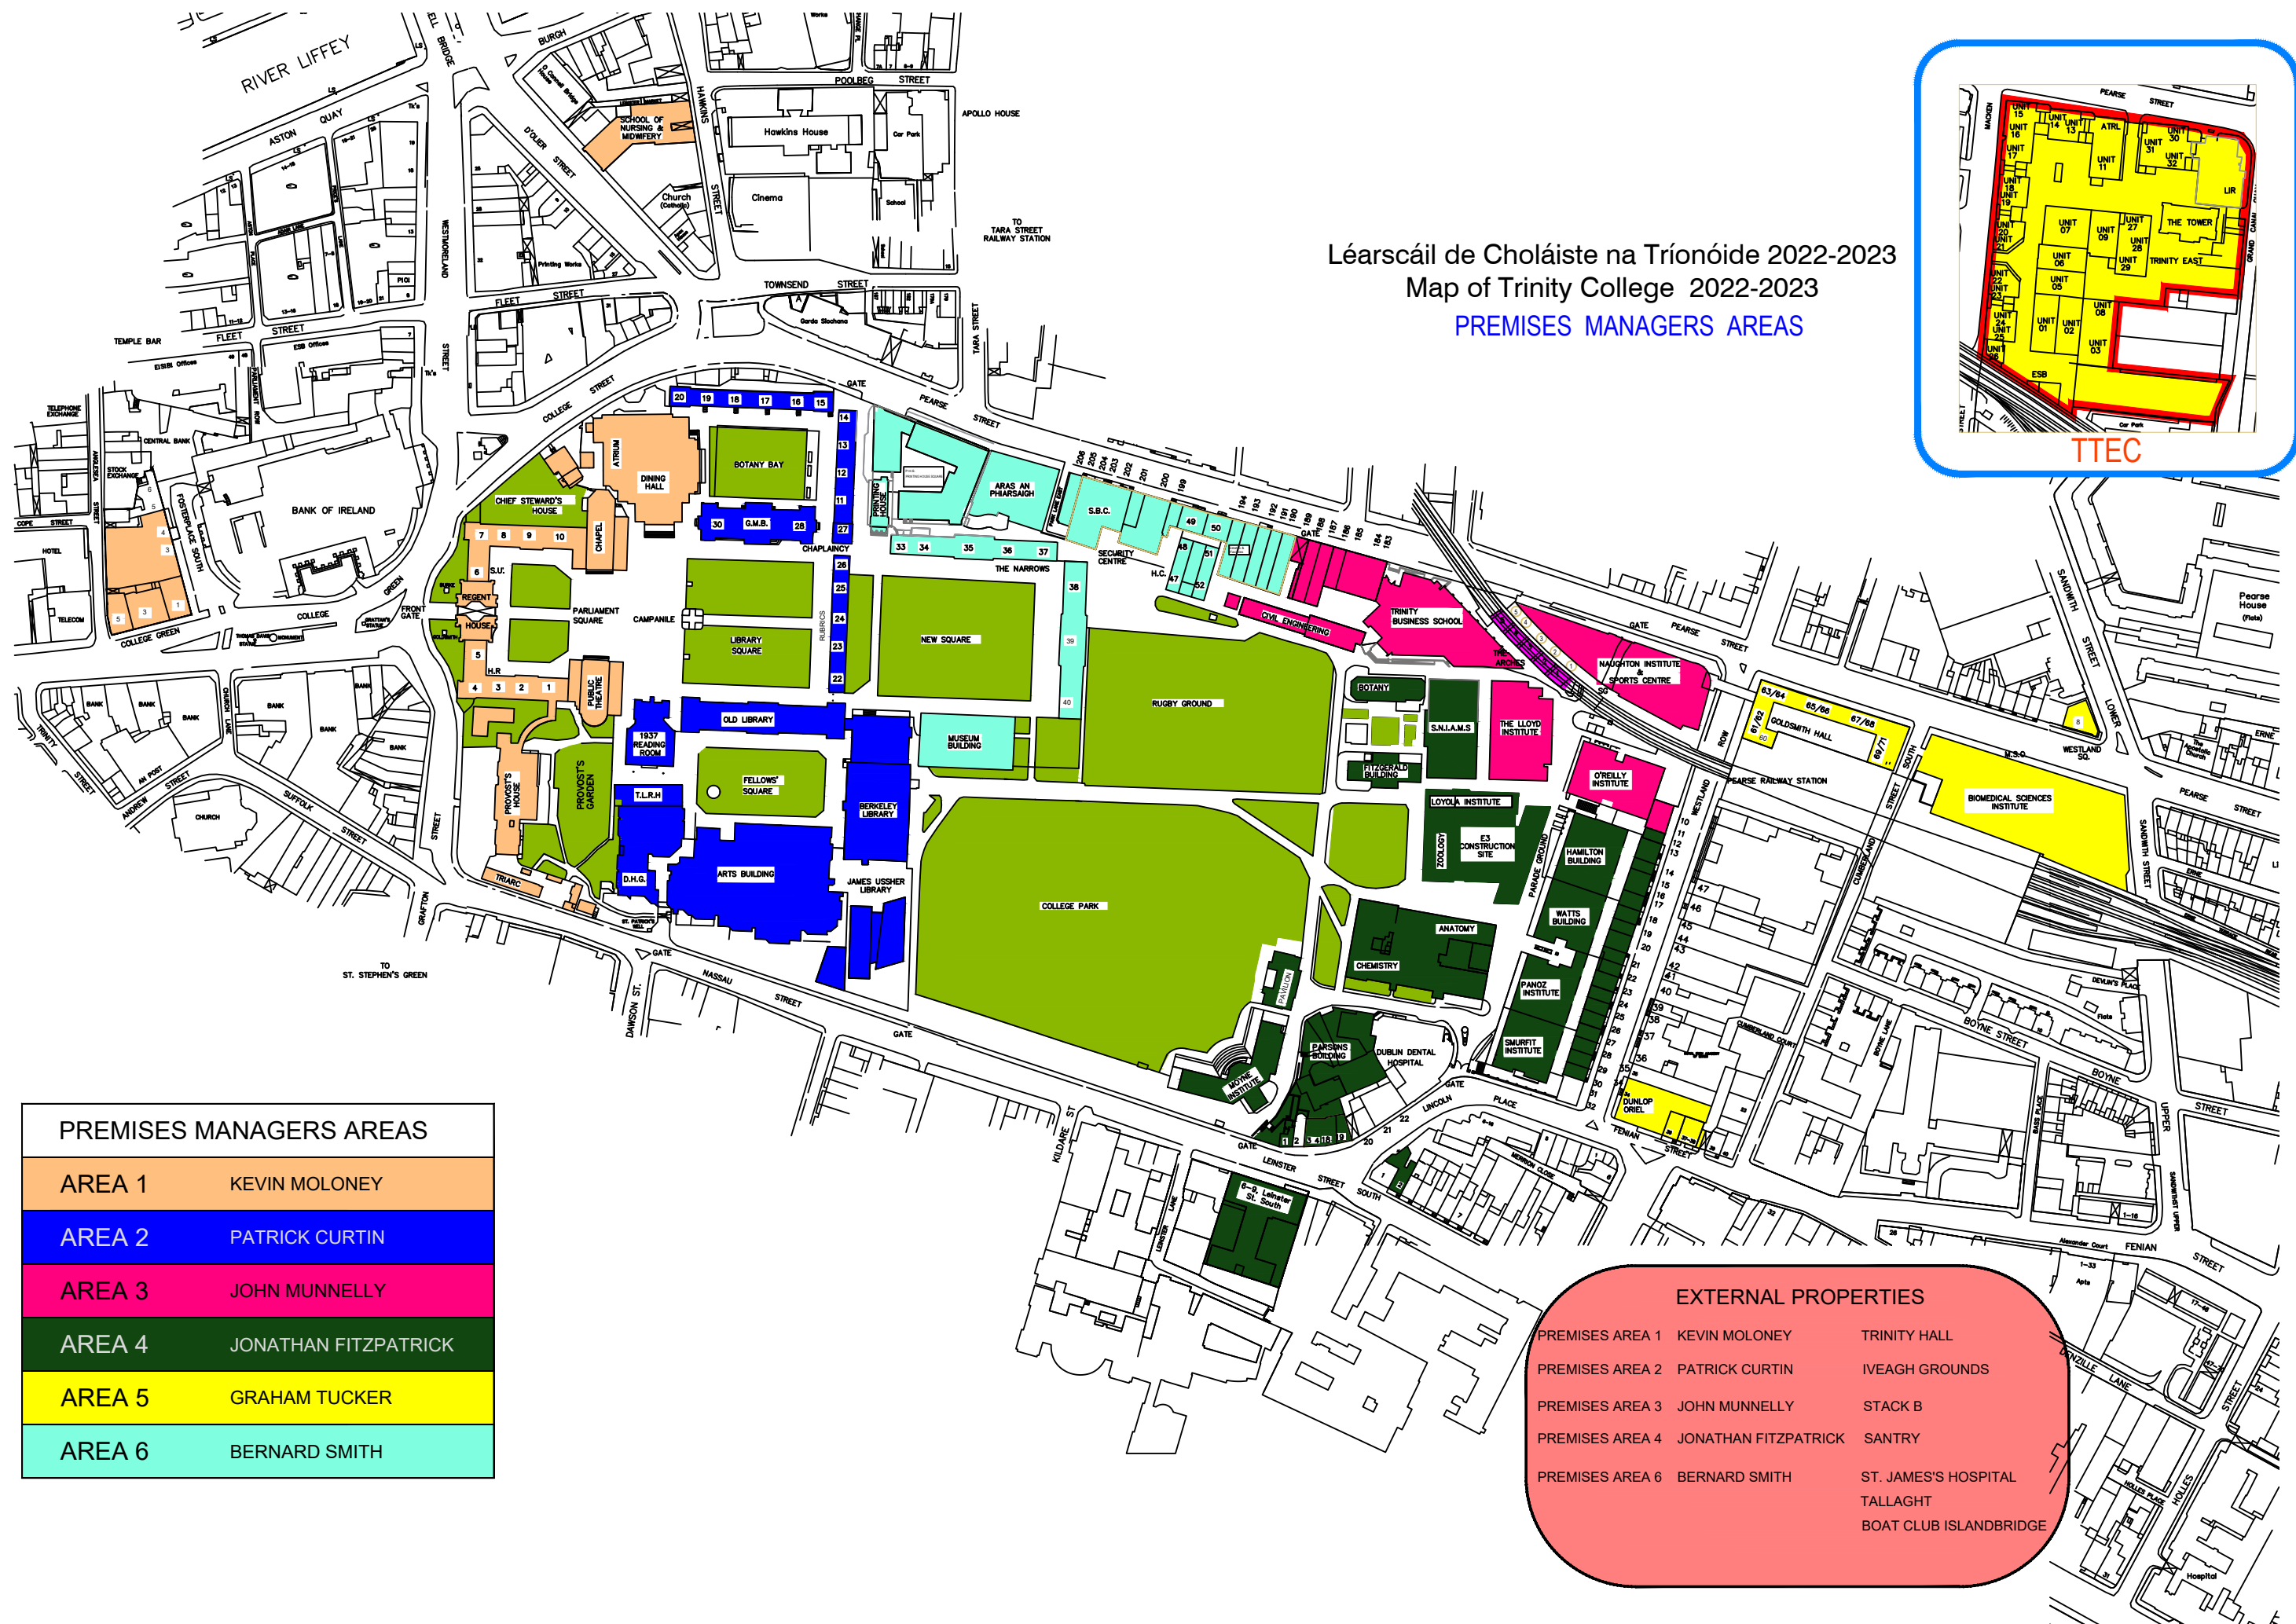

Léarscáil de Choláiste na Tríonóide 2022-2023
 Map of Trinity College 2022-2023
 PREMISES MANAGERS AREAS

PREMISES MANAGERS AREAS	
AREA 1	KEVIN MOLONEY
AREA 2	PATRICK CURTIN
AREA 3	JOHN MUNNELLY
AREA 4	JONATHAN FITZPATRICK
AREA 5	GRAHAM TUCKER
AREA 6	BERNARD SMITH

EXTERNAL PROPERTIES		
PREMISES AREA 1	KEVIN MOLONEY	TRINITY HALL
PREMISES AREA 2	PATRICK CURTIN	IVEAGH GROUNDS
PREMISES AREA 3	JOHN MUNNELLY	STACK B
PREMISES AREA 4	JONATHAN FITZPATRICK	SANTRY
PREMISES AREA 6	BERNARD SMITH	ST. JAMES'S HOSPITAL TALLAGHT BOAT CLUB ISLANDBRIDGE