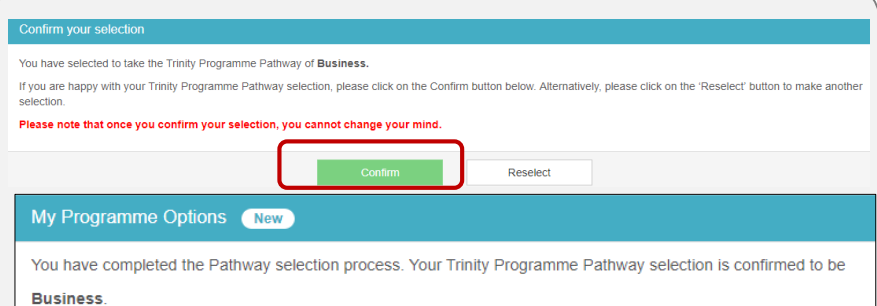

Need Help ?

For information on pathway selections see <https://www.tcd.ie/courses/undergraduate/your-trinity-pathways/>.
For academic advice please contact your own school or course office.