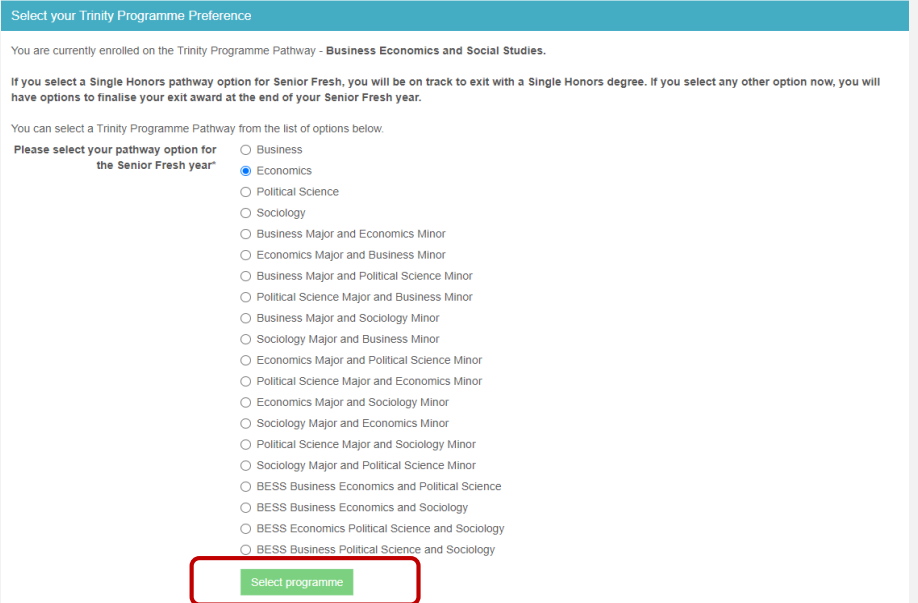

Important Note on Single honors

If you select a Single Honors pathway option for Senior Fresh year, you will be on track to exit with a Single Honors degree. If you select any other option now, you will have options to finalise your exit award when progressing to your Junior Sophister year

Confirming your pathway selection

To confirm your selection click on the 'Confirm' button. If you are unsure of anything go back to the previous screen using the 'Reselect' button.

Once you confirm you pathway selection you CANNOT change your mind.

On the next screen the pathway you have selected will be noted. You will also get an intray message to your homepage confirming your selection.