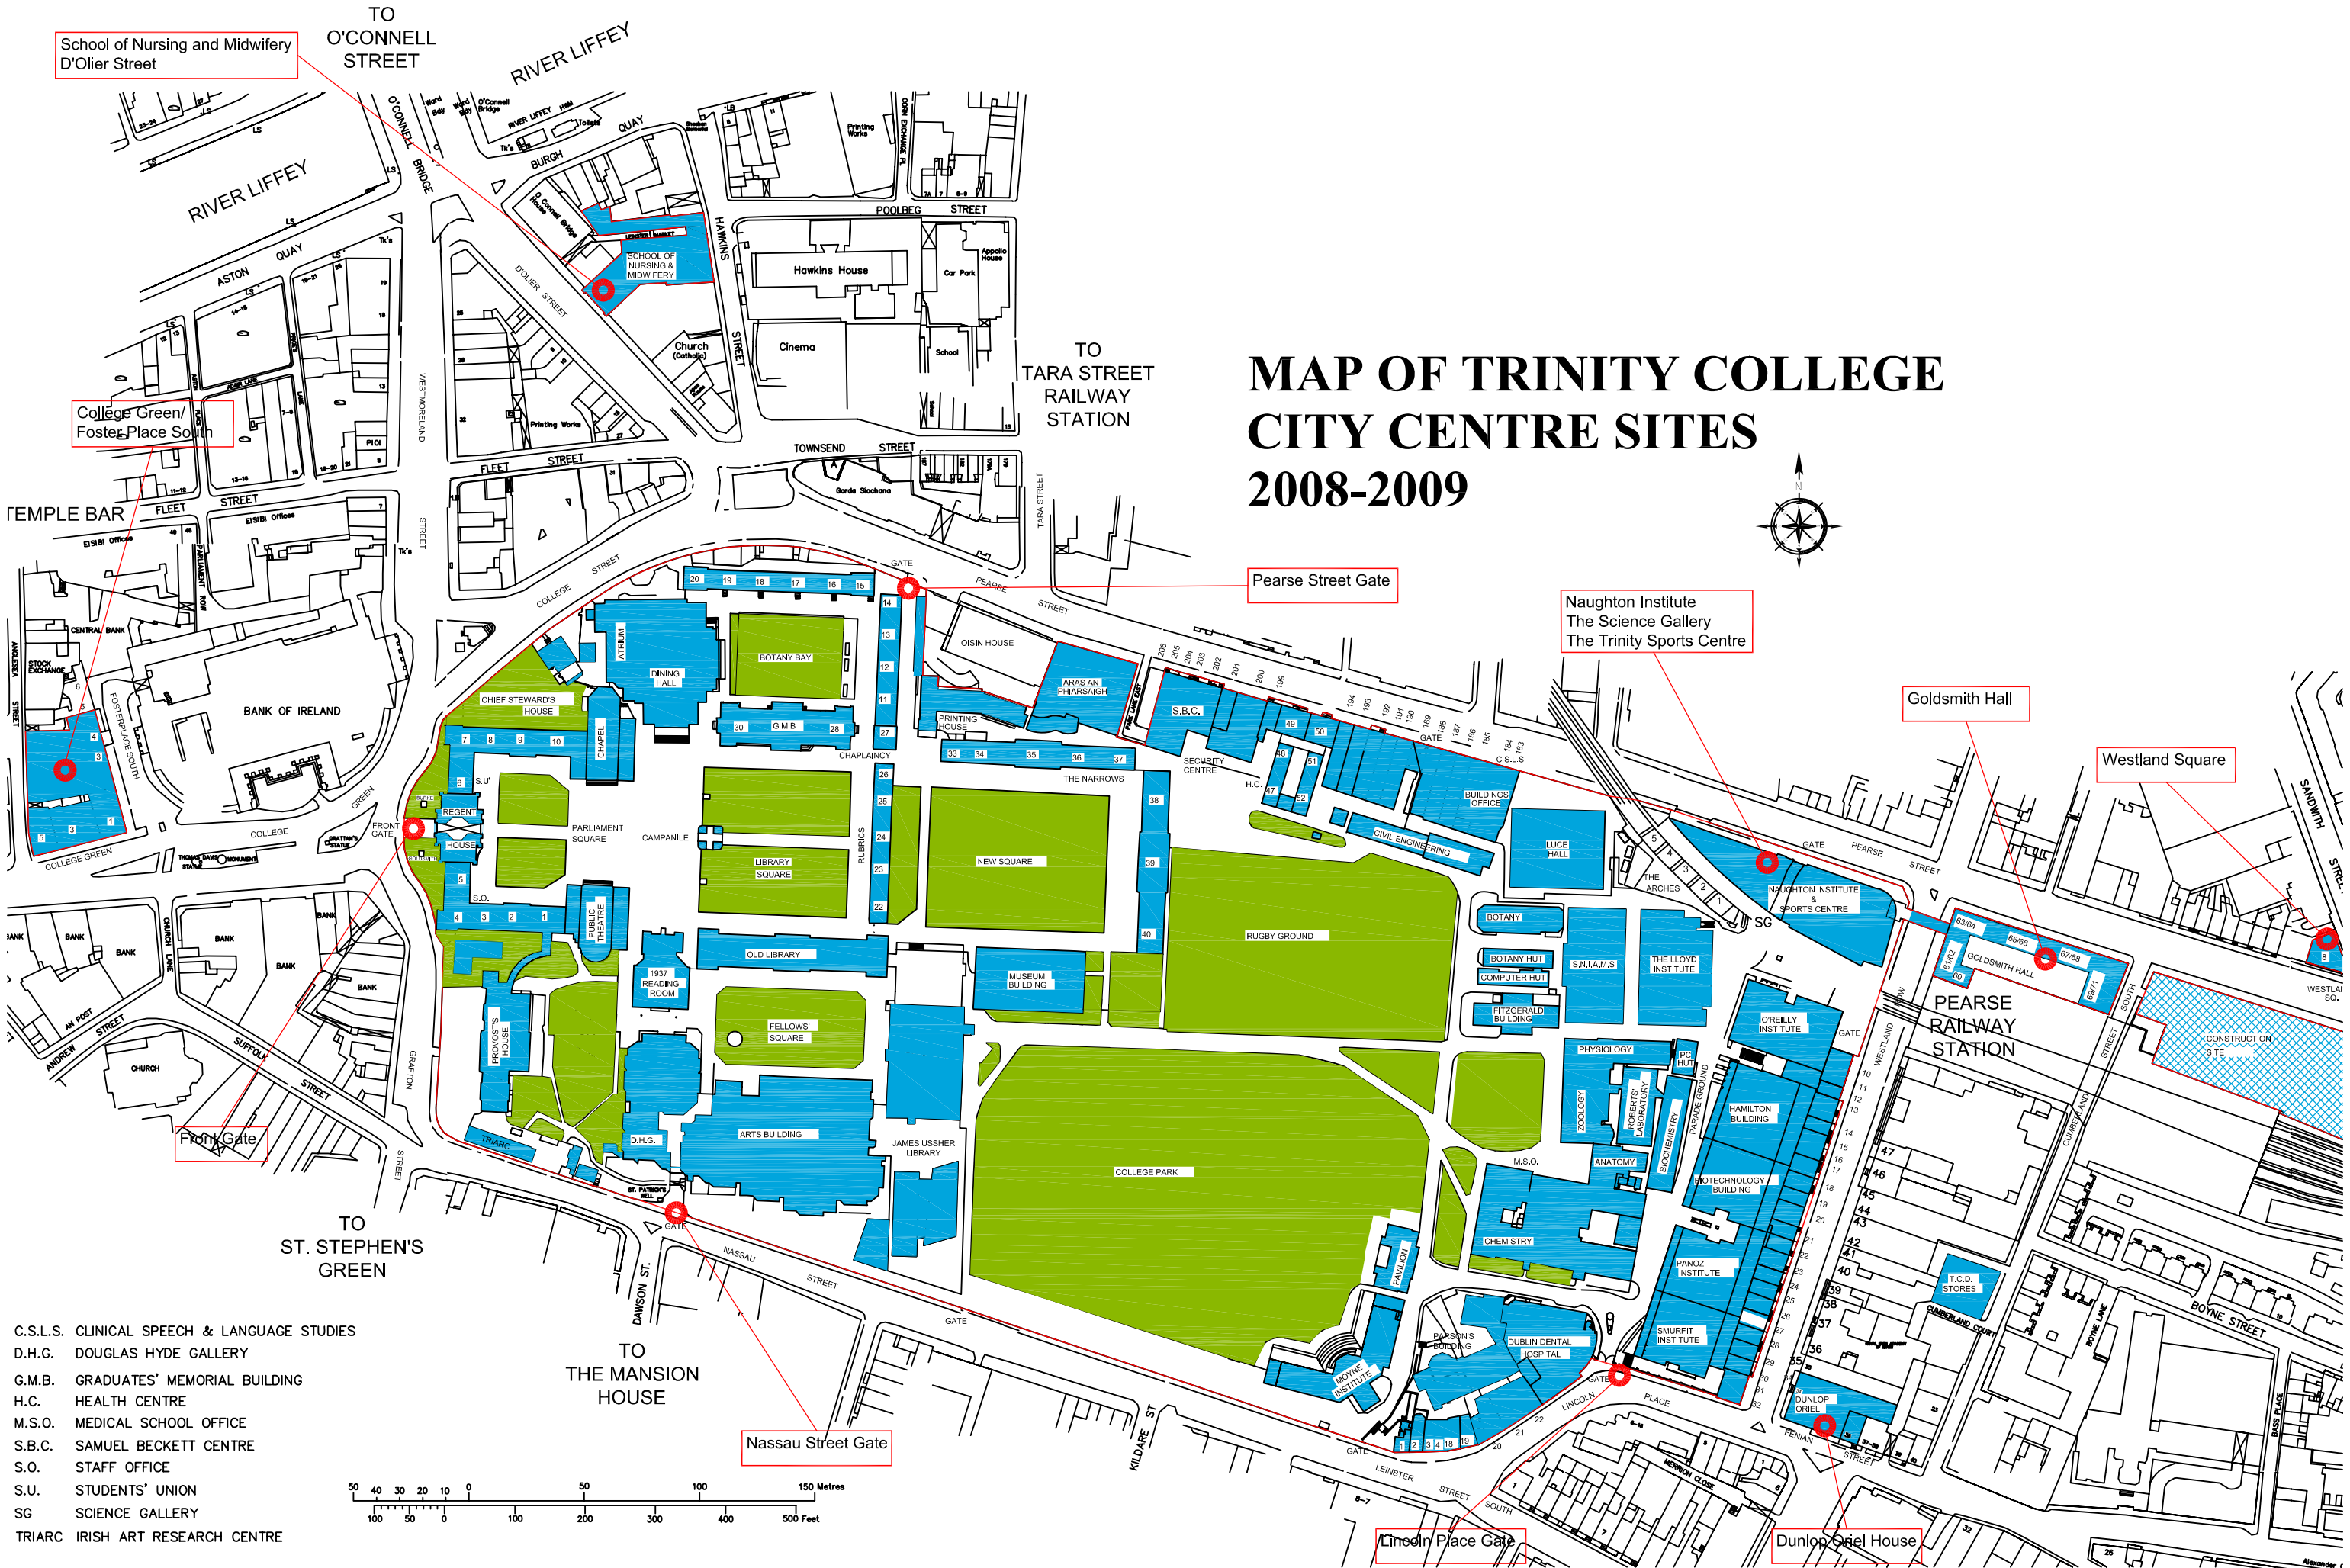

# MAP OF TRINITY COLLEGE CITY CENTRE SITES 2008-2009

- C.S.L.S. CLINICAL SPEECH & LANGUAGE STUDIES
- D.H.G. DOUGLAS HYDE GALLERY
- G.M.B. GRADUATES' MEMORIAL BUILDING
- H.C. HEALTH CENTRE
- M.S.O. MEDICAL SCHOOL OFFICE
- S.B.C. SAMUEL BECKETT CENTRE
- S.O. STAFF OFFICE
- S.U. STUDENTS' UNION
- SG SCIENCE GALLERY
- TRIARC IRISH ART RESEARCH CENTRE

LAST UPDATED: JULY 2008 (SCALE 1:2500)