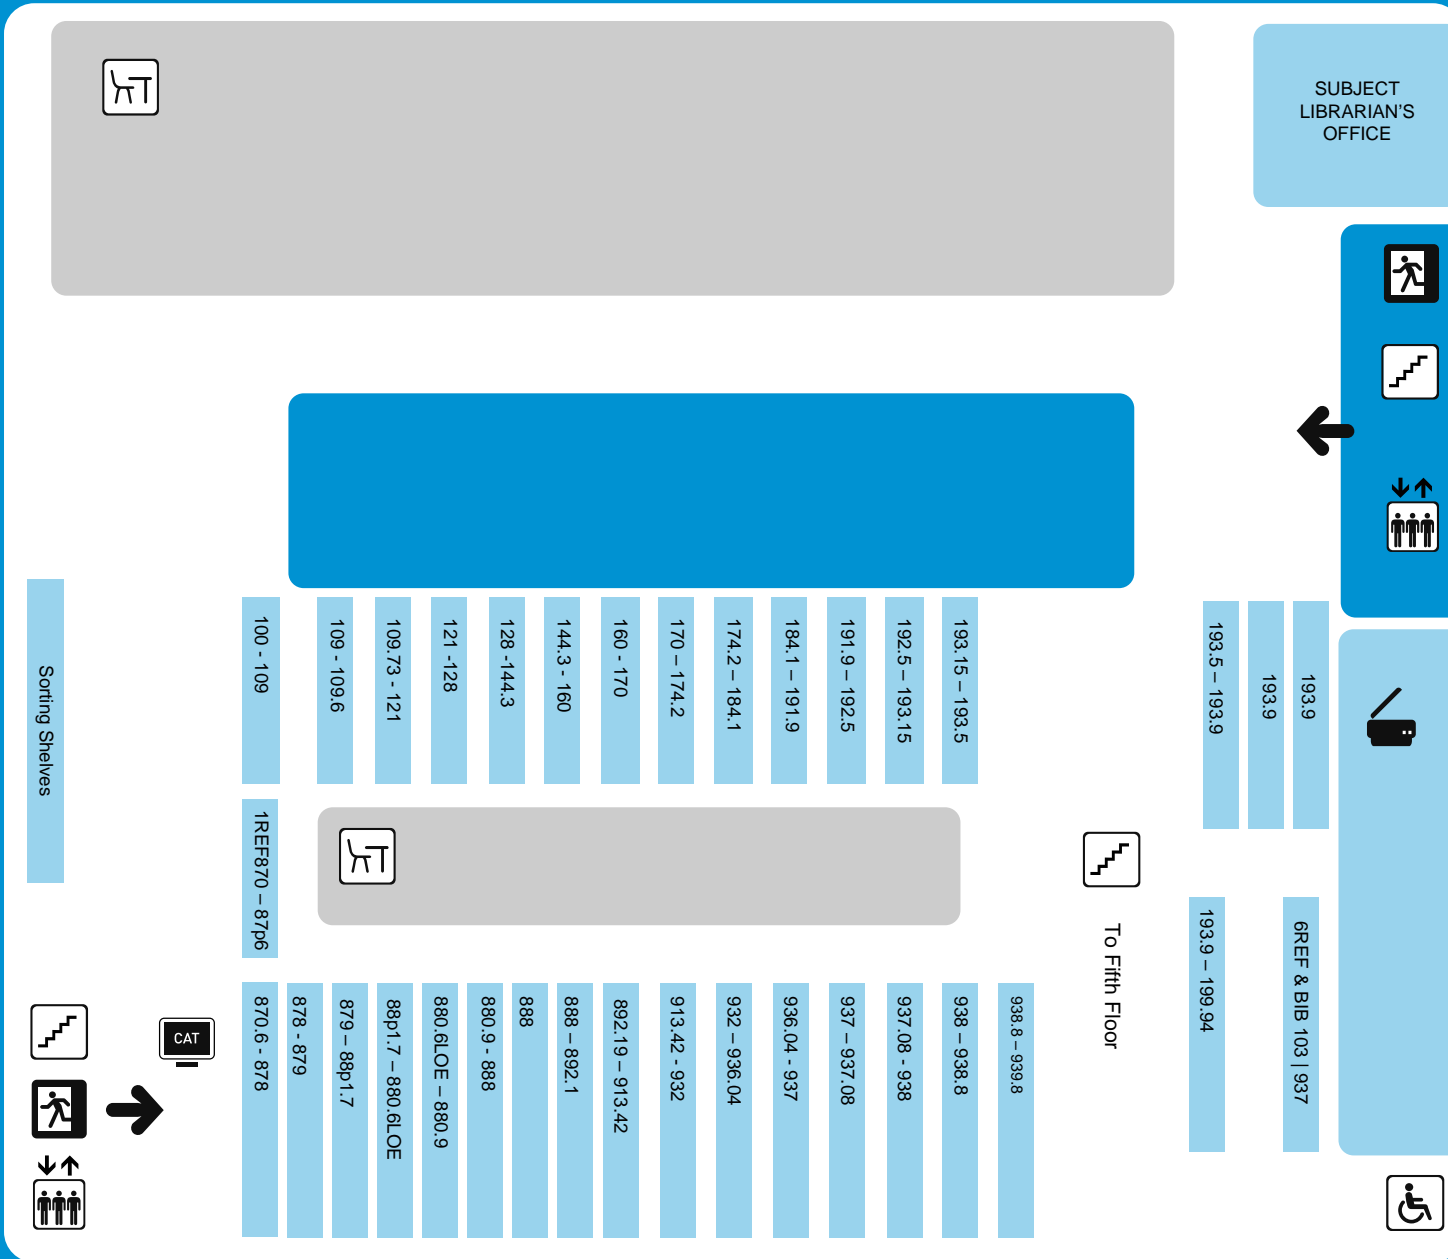

Ussher, Fourth Floor

Philosophy

100 - 109
 109 - 109.51
 109.51 - 121
 121 - 128
 128 - 144.3
 144.3 - 160
 160 - 170
 170 - 179.8
 179.8 - 185
 185 - 192.11
 192.2 - 192.9
 192.9 - 193.9

Philosophy, Philosophy of Science
 History of Philosophy, Early Greek, Medieval, Continental, Critical Theory
 Metaphysics, Hermeneutics, Cosmology, Space, Epistemology
 Epistemology, Causation, Teleology, The self, Humankind.
 Origin and Destiny of Souls, Paranormal, Parapsychology, Occultism, Idealism, Critical Philosophy
 Pragmatism, Sensationalism, Pogmatism
 Logic, Fallacies, Argument, Analogy
 Ethics, Ethical Systems, Political Ethics, Family, Relationships
 Ancient, Medieval and Oriental Philosophy
 Skeptic Philosophy, Stoicism, Medieval Western Philosophy, Neoplatonic Philosophy
 British and Irish Philosophers
 Modern Western Philosophers

Ancient History

892.2 - 913.3
 903 - 932
 935.5 - 936.2
 936.2 - 937
 937.04 - 937.08
 937.08 - 938
 938
 939.02 - 939.8

Non Semitic Afro Asiatic Literature - Antiquity and Archaeology of Historical Times
 Ancient History & Archaeology, China & Egypt
 Egypt to 640AD, Mesopotamic, Europe North & West of the Italian Peninsula
 Europe North & West of the Italian Peninsula to 476
 Italian Peninsula and Adjacent Territories
 Greece 323AD
 Greek & Adjacent Erritories
 Divisions of Peloponnesus

GF & J E-C 01/12/10

- ENTRANCE
- LIFTS
- WORKSTATION AREA (CATALOGUE ACCESS)
- EMERGENCY EXIT
- DESK SEATING AREA
- THIS IS A WIFI FLOOR
- STAIRS
- WHEELCHAIR ACCESS
- PHOTOCOPYING