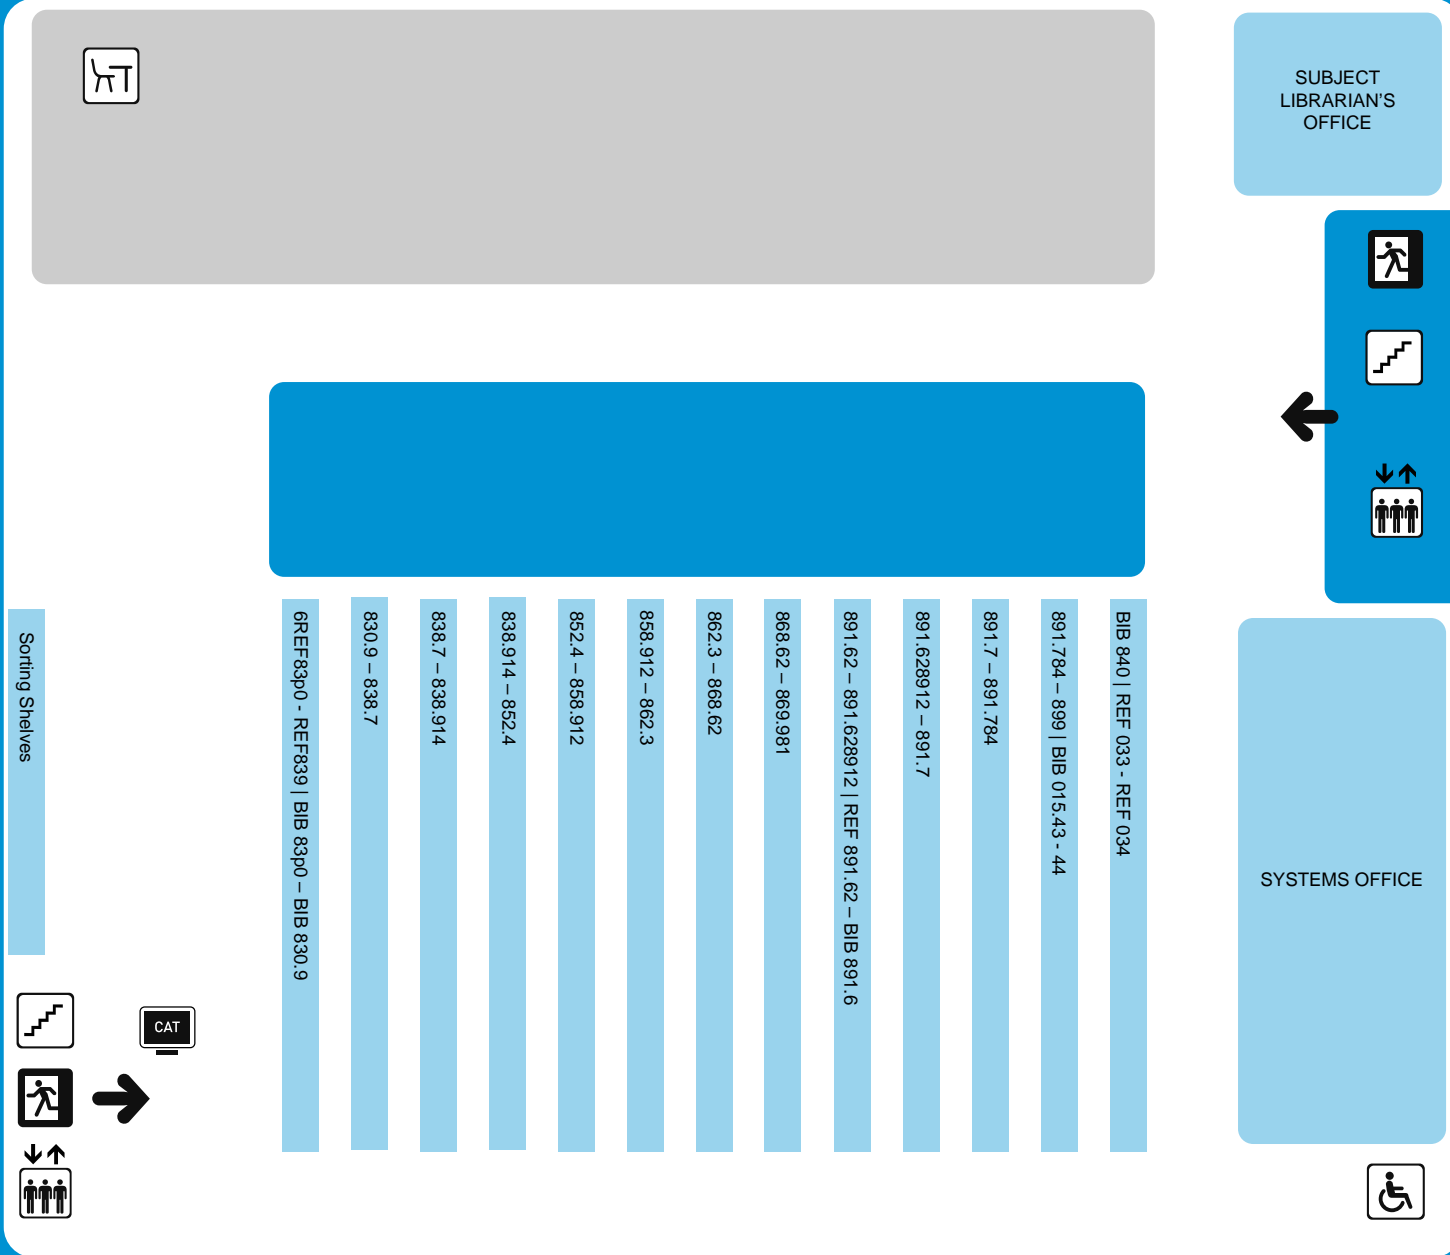

# Ussher, Third Floor

- Languages**
- German**  
 REFS German Language and Literature and Dictionaries  
 830 – 832.09 German Language, Literature Poetry & Drama  
 832.1 – 838.6 German Fiction, Letters & Satire  
 838.914 Germanic Authors & Criticism – Late 18th Century – Early 20th Century  
 838.914 Germanic Authors & Criticism - 20th Century  
 839.8 Germanic Language & Literature, Dutch, Scandinavian
- Italian**  
 851 – 853 Italian Poetry, Drama & Fiction  
 850 b-850.9 Italian Dictionaries, Language & Literature  
 858 - 858.6 Italian Individual Author & Criticism  
 Early 16th Century – Early 18th Century  
 858.6 – 856.94 Italian Individual Author & Criticism  
 Late 18th Century - Late 20th Century
- Celtic Languages**  
 891.6p REFS Irish, Scottish, Welsh and Gaelic Dictionaries  
 891.6-891.62 Celtic Literature & Irish Language and Literature  
 891.628-891.69 Celtic, Welsh, Scottish and Gaelic Literature
- Russian and Slavonic Studies**  
 891.70 – 891.784 Russian Language, Literature Poetry and Drama  
 891.785 – 899 Slavonic Languages, Baltic Languages
- Spanish**  
 860 – 861 Spanish Poetry & Drama  
 861 - 862.3 Spanish Language and Literature, Bibliographies & Poetry  
 862 - 868.3 - Spanish Drama, Fiction & Poetry  
 14th Century – 17th Century  
 868 - 868.3 Spanish Drama, Fiction & Poetry  
 16th Century - Early 20th Century  
 868.62 – 868.98 Spanish Individual Authors & Criticism - Early & Late 20th Century  
 868.99 Spanish-American Literature, Portuguese Literature
- GF & J E-C 1/12/10

ENTRANCE	LIFTS	WORKSTATION AREA (CATALOGUE ACCESS)
EMERGENCY EXIT	DESK SEATING AREA	THIS IS A WIFI FLOOR
STAIRS	WHEELCHAIR ACCESS	

Trinity College Library Dublin