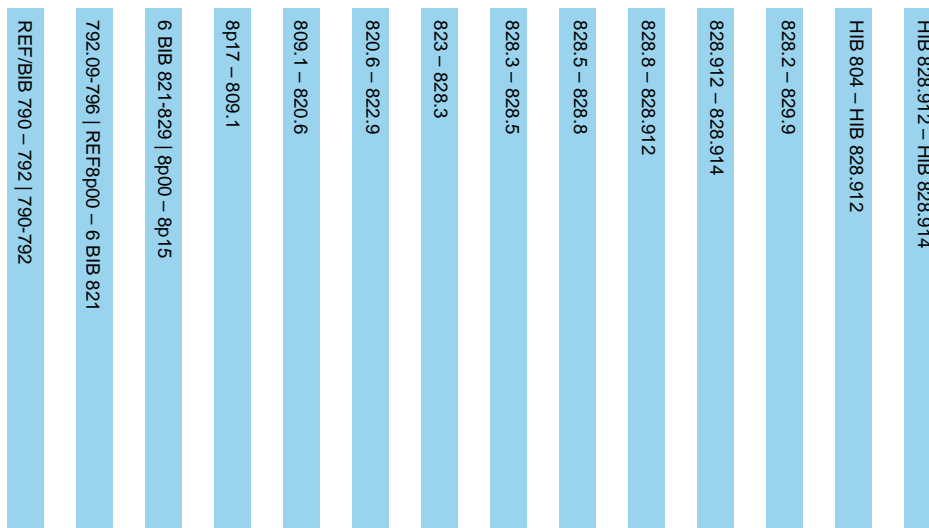

ENGLISH

808.1 Literature, Literary Criticism, History of Criticism
808.1 - 809.3 Theory of Literature, Prose, Poetry, Anthologies, Children's Literature, History of Literature
809.4 - 818.9 American Literature, History of American Literature, American Poetry, Prose and Novels
819 - 820.9 Canadian Literature, English Language, History of English Language, English Literature, Collection of Essays
820.9 - 821.8 History of English Literature, English Poetry
821.8 - 823.6 English Drama, English Fiction Novels
828.7 - 828.2 English Fiction Novels:
Romantic, Victorian, 20th Century
828.2 -828.4 Individual Authors:
Works and Criticism Tudor - 17th Century
828.6 - 828.8 Individual Authors:
Works and Criticism 18th Century - Victorian
828.912 - 828.914 Individual Authors:
Works and Criticism 20th Century
829 Old English, Anglo - Saxon Language, Literature, Poetry & Beowulf
HIB 804 - HIB 824 Anglo - Irish Language, Literature, Poetry, Drama, Fiction, Essays
HIB 828 - HIB 828.8 Individual Authors: Works and Criticism 16th Century - 19th Century

HIB 828.912BEC - HIB828.8 Individual Authors: Works and Criticism Early 20th Century

HIB 828.912SHA - HIB828.914 Late 20th Century, Works of Behan

GF & JE-C 1/12/10

Sorting Shelves

Sorting Shelves

ENTRANCE