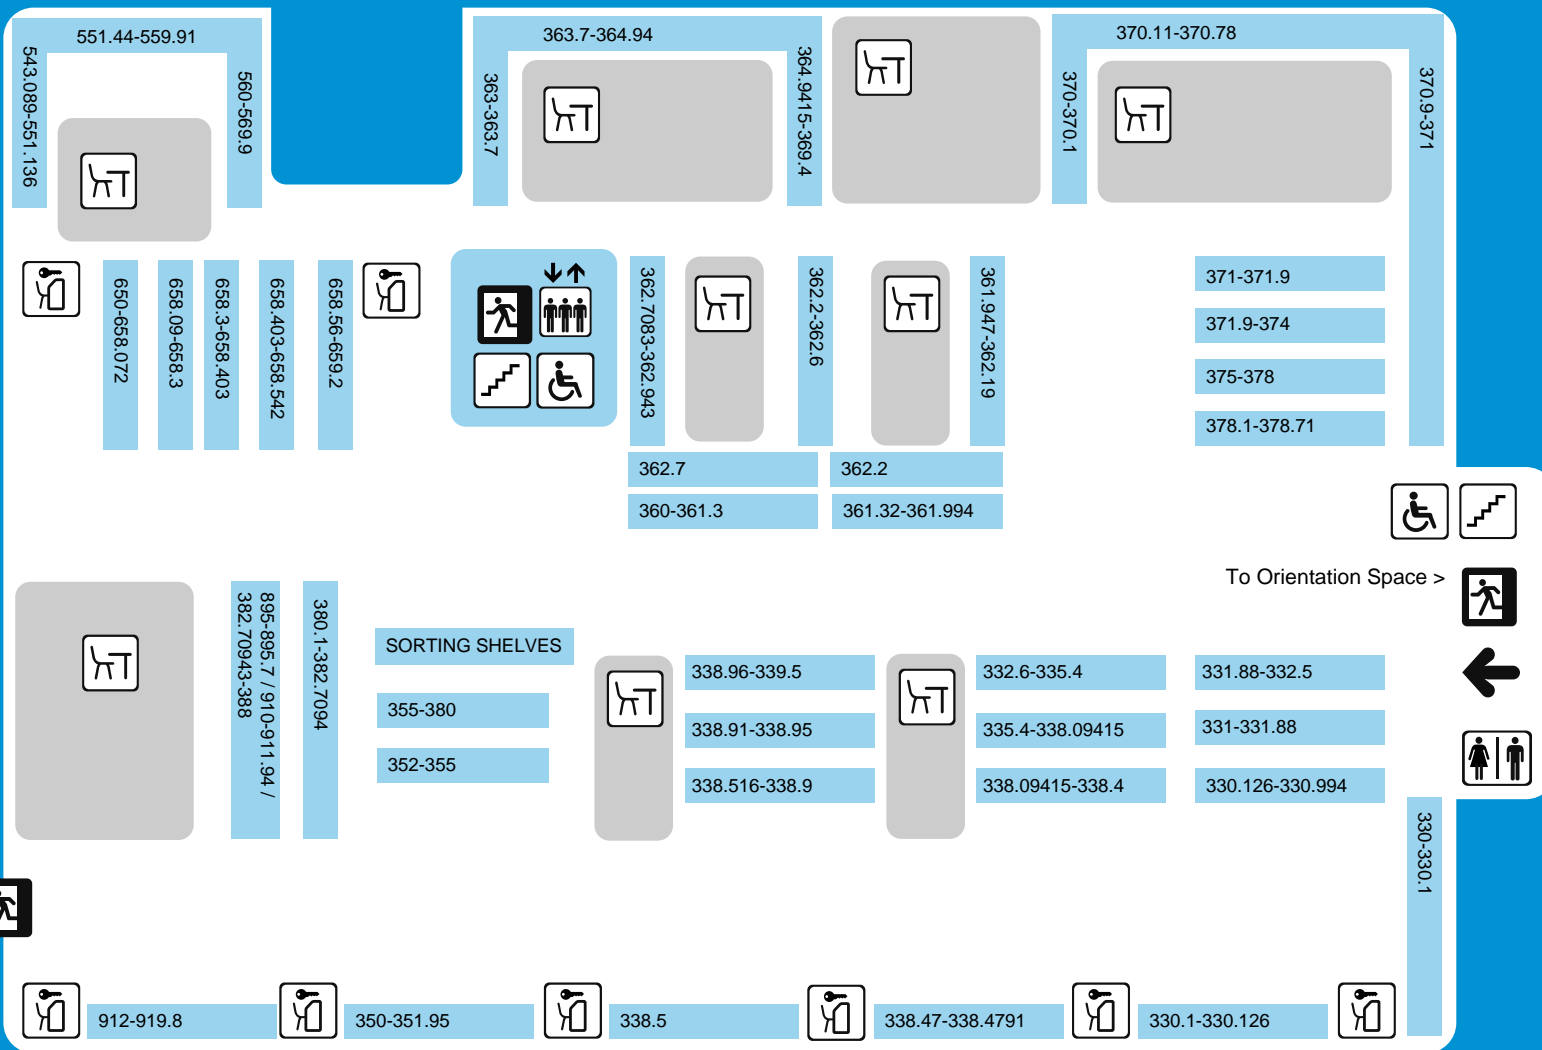

# Lecky, Lower Floor

- 330 Economics
- 331 Labour economics / Industrial relations
- 332 Finance
- 333 Economics of land
- 335 Socialism
- 338.5 Microeconomics
- 350 Public administration
- 354 Central government
- 361.1 Social problems
- 361.9 Social welfare
- 364 Criminology
- 370 Education
- 370.7 Teacher training
- 371 Schools
- 378 Higher education
- 379 Public policy issues in education
- 549 Mineralogy
- 551.6 Climatology
- 554 Geology
- 650 Business
- 657 Accounting
- 658 Management
- 658.8 Marketing
- 659.1 Advertising
- 914-919 Geography

- ENTRANCE
- POSTGRADUATE STUDY CARRELS WITH LOCKER
- THIS IS A WIFI FLOOR
- EMERGENCY EXIT
- DESK SEATING AREA
- TOILETS
- STAIRS
- WHEELCHAIR ACCESS
- LIFTS

Trinity College Library Dublin