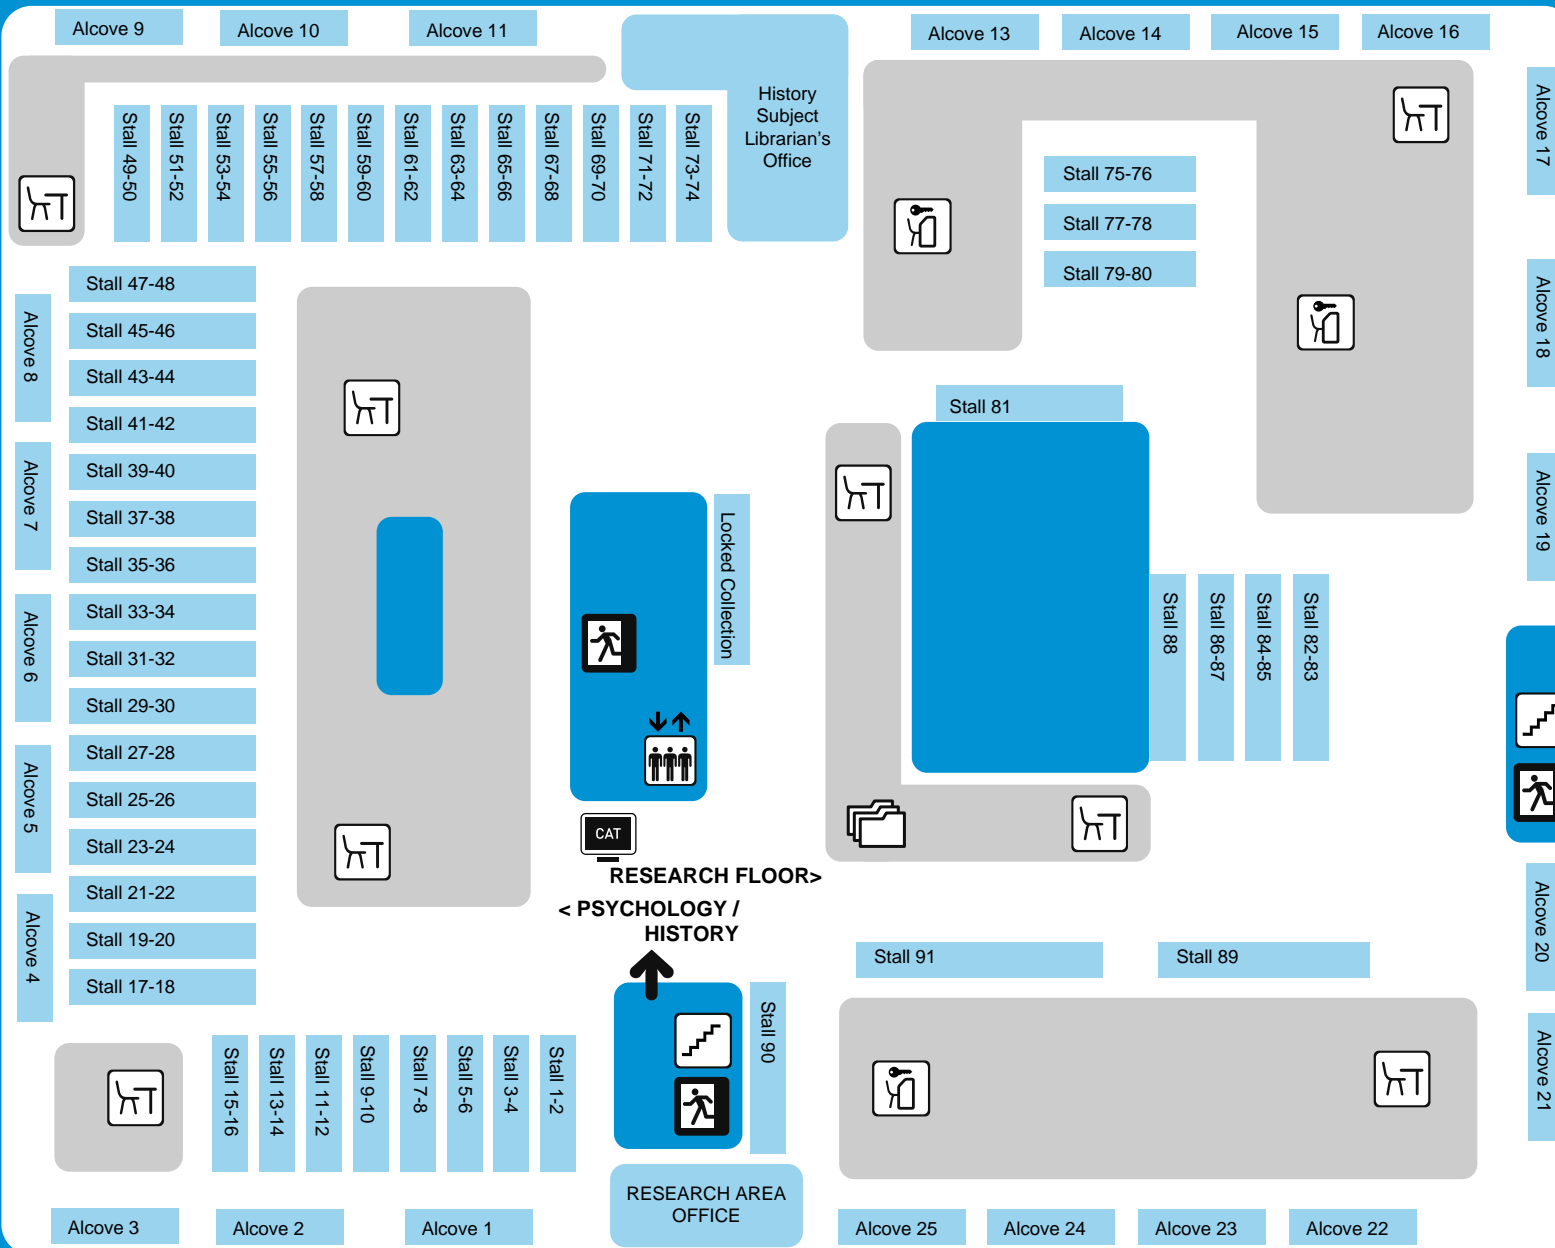

Berkeley Library, Second Floor

Psychology
Stall 1-2 General Psychology 150
Stall 3-4 Behaviorism, Psychoanalysis 150.19-150.1952
Stall 5-6 Dictionaries, Sensory perception 150.1952-152
Stall 7-8 Sensory perception 152-152.45
Stall 9-10 Psychological Tests/ Conscious Mental Process (CMP) 152.5-153.1
Stall 11-12 CMP, Memory 153.1-153.6
Stall 13-14 CMP, Subconscious, 153.7-155.2
Stall 15-16 Differential & Developmental Psych (DDP) - Sex Differences, Child Psych 155.2-155.4
Stall 17-18 DDP - Child Development 155.2-155.4
Stall 19-20 DDP - Young Adults / Comparative and Clinical Psychology 155.5-157
Stall 21-22 Cognitive Therapy, Mental Illness, Applied Psychology 157-158.3
Stall 23-24 Applied Psychology – Group Counselling, Organisational Psychology 158.3-159

History
Stall 23-24 History–General 900-909
Stall 25-26 History-General, Europe, Middle Ages(MA) 909-940.1
Stall 27-28 MA, Renaissance, Reformation 940.1-940.23
Stall 29-30 Modern Europe (1453-1945)940.23 - 940.54
Stall 31-32 Modern Europe(1939-) Scot/Irl. 940.5401-941.53
Stall 33-34 Ireland 1171-1900 941.53-941.58
Stall 35-36 Ireland(1801-) Brit. Cmnnwlth 941.58 -942
Stall 37-38 Britain, English Historical documents, England 1066-1485 942-942.04
Stall 39-40 England/Britain 1485-1714 942.041 – 942.073
Stall 41-42 Britain 1714-1945 942.073 -942.084
Stall 43-44 Post-War Britain, Germany-C19th 942.085-943.08
Stall 45-46 Germany(C19th&20th), Austria, Czechoslovakia, Poland, Hungary 943.8-943.9
Stall 47-48 France until French Revolution 944-944.04
Stall 49-50 France 944.04 - 944.08
Stall 51-52 France, 1870- 944.08-944.9
Stall 53-54 Italy, Spain 945-946.081
Stall 55-56 Spain, Russia, Northern Europe 946.081-949.501
Stall 57-58 Byzantium, Balkan States, Asia 949.501-954.6
Stall 59-60 India, Middle East, Africa, Americas 954.7-970.1
Stall 61-62 USA until 1809 971-973.3
Stall 63-64 USA (1809-) 973.31-973.927
Stall 65-66 South America, New Zealand, Australia 974-998
Stalls 68-71 Reference (REF)
Stalls 71-72 Bibliography (BIB)

Research Area
Alcove 1-8 British Parliamentary Debates (Yellow)
Alcove 8-10 Dail & Seanad Debates (Yellow)
Alcove 10-11 British Sessional Papers (Yellow)
Alcove 13-21 Britain: History Society Publications (Blue)
Alcove 21-25 Source / Reference Material- History of Europe, North America (Green)

Stall 67 British Sessional Papers (Yellow)
Stalls 72-74 British Sessional Papers (Yellow)
Stalls 75-81 Public Record Office / Historical Manuscripts Comm. / Irish Manuscripts Comm. / Royal Comm. Historical Monuments (Red)
Stalls 82-84 Ireland: Historical Society Pubs. (Blue)
Stalls 85-87 Source / Reference Material History of Europe, Patristics, Hagiography (Green)
Stalls 88-91 Biographical, Genealogical and Local Source Material (Blue)