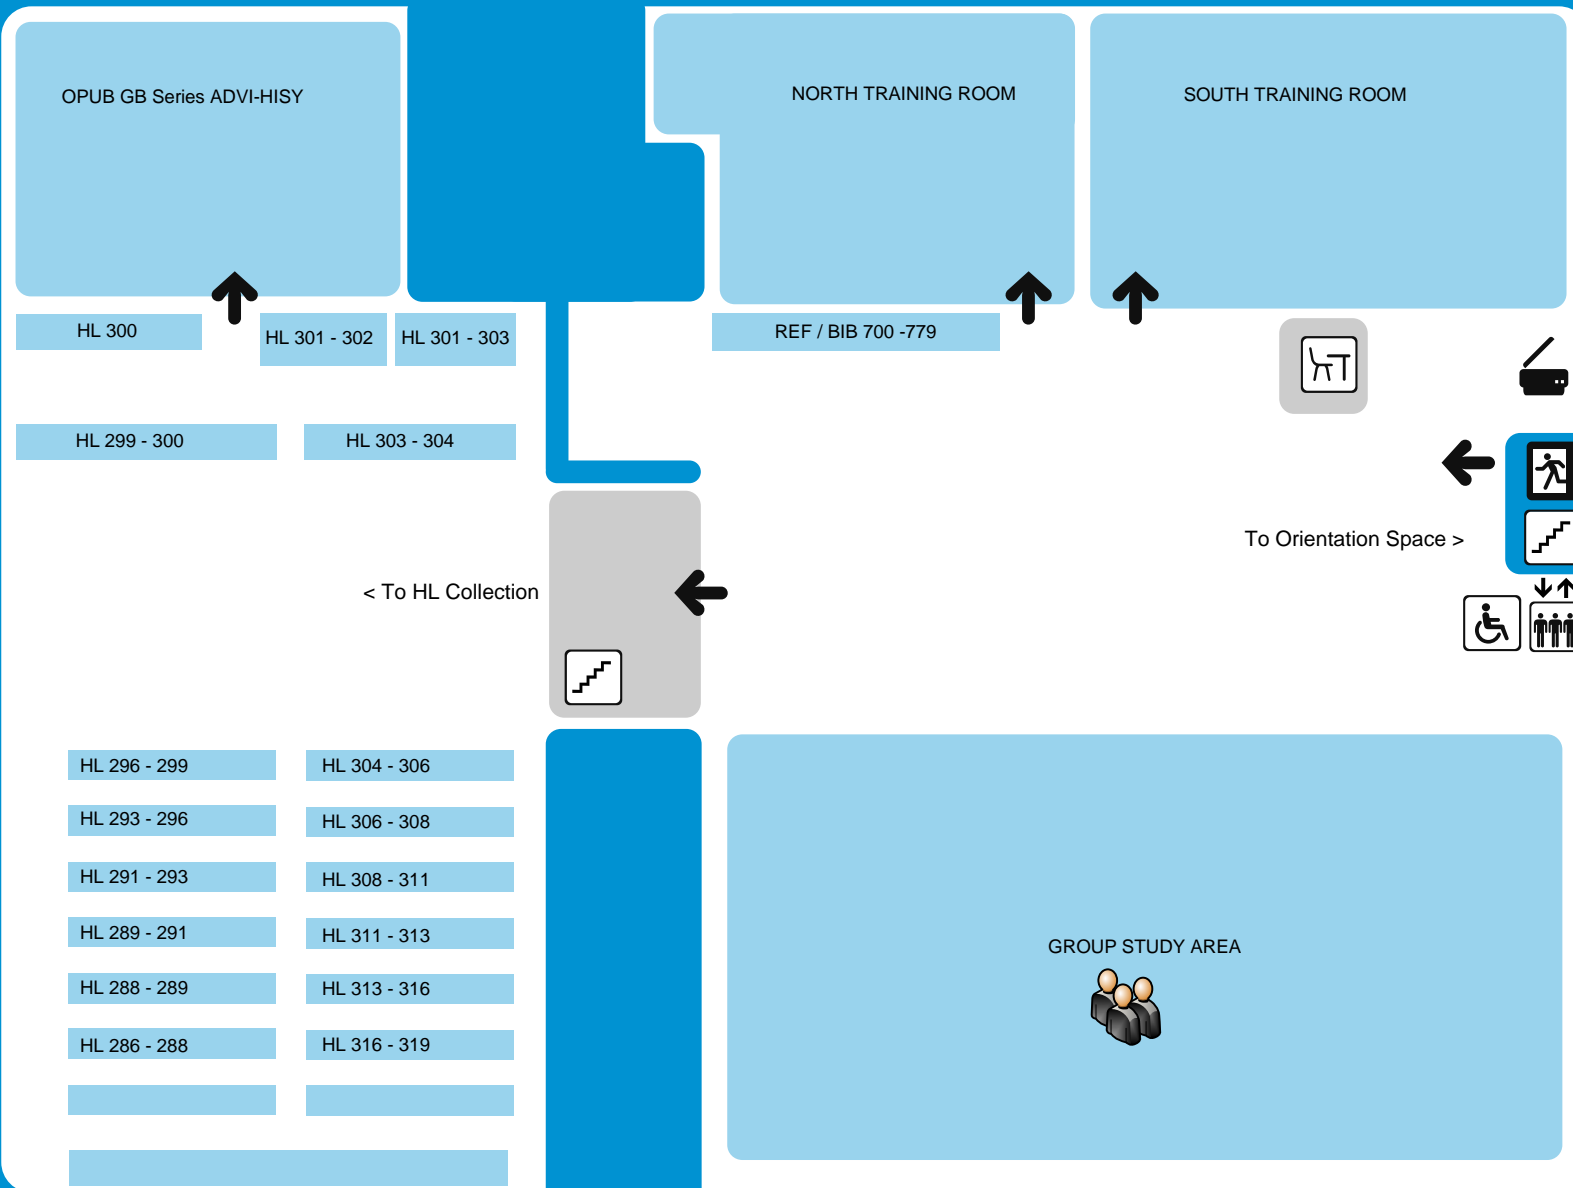

# Berkeley Library, Basement

## Group Study Area

New for 2010/ 2011 – bookable "study pods" for small group collaboration

HL Series (Non-Dewey sequence)  
HL 286 - 319

↑ ENTRANCE

GROUP STUDY AREA

EMERGENCY EXIT

PHOTOCOPYING

STAIRS

THIS IS A WIFI FLOOR

LIFTS

WHEELCHAIR ACCESS