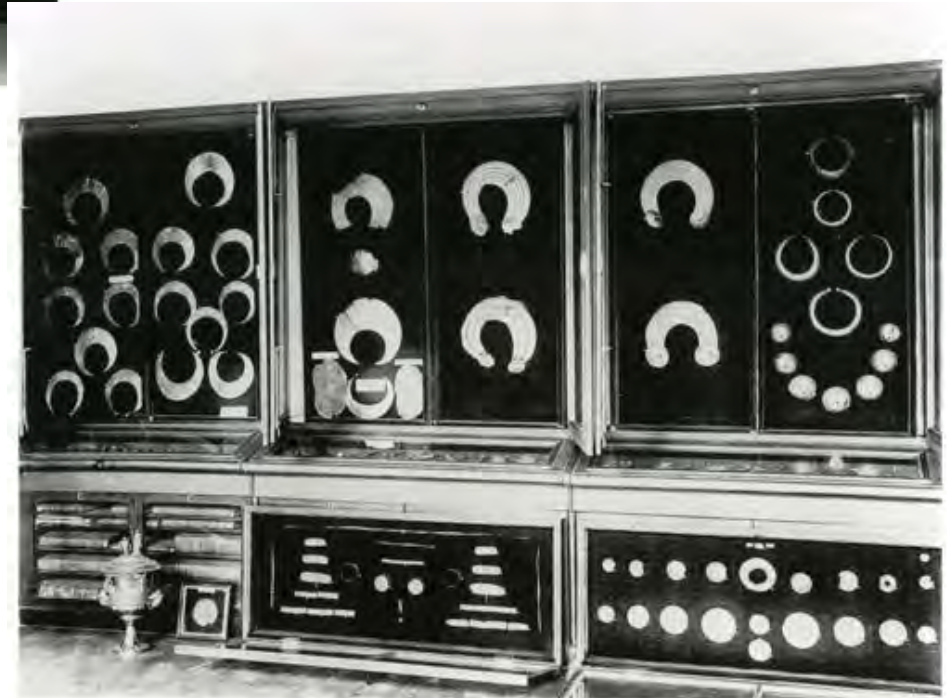

HA4004 Painting in Ireland and Britain, c.1800-c.1900

HT 2012 week five

National Museum of Ireland

NMI/NLI outline plan c.1885

Gold Room in the RIA
Kildare Street
c.1884-90

Gold Room in the RIA Kildare Street c.1884-90

Prehistoric antiquities in the RIA, Kildare Street c.1884-90

Centre Court NMI

Centre Court NMI
evolving display

Centre Court NMI

Charles Birch Bell

Lieutenant Walter Hamilton VC

1880 bronzed plaster

Centre Court NMI 1980